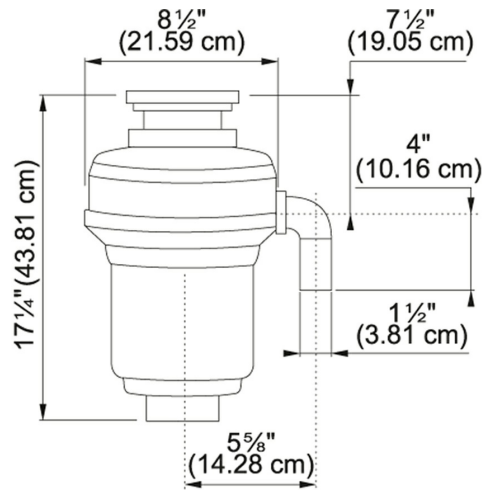

134.0255.899

FAMILY : Waste Management | SERIES : Waste disposers | MODEL : KWD125C1-EZ

TECHNICAL DATA

Voltage	110
Horse Power Waste Disposer	1-1/4-HP