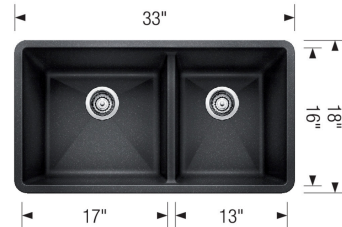

### Design and Planning Tips

- Min cabinet size: 36 in
- Bowl depth: 9,5 in ( 240.0 mm )

What is included:

Installation instructions

Cut-out template

Limited Lifetime Warranty

Undermount installation only

Minimum cabinet size: 36"

Cut-out Dimensions:

Cut-out Length: 31.25"

Cut-out Width: 16.25"

Cut-out Below Counter Depth: 10.29"

Left Sink Bowl Dimensions:

Sink Bowl Length (left-to-right): 17"

Sink Bowl Width (front-to-back): 16"

Sink Bowl Depth: 9.5"

Right Sink Bowl Dimensions:

Sink Bowl Length (left-to-right): 13"

Sink Bowl Width (front-to-back): 16"

Sink Bowl Depth: 9.5"

Drain hole compatible with 3.5" strainers or waste flanges

Cannot be shipped UPS