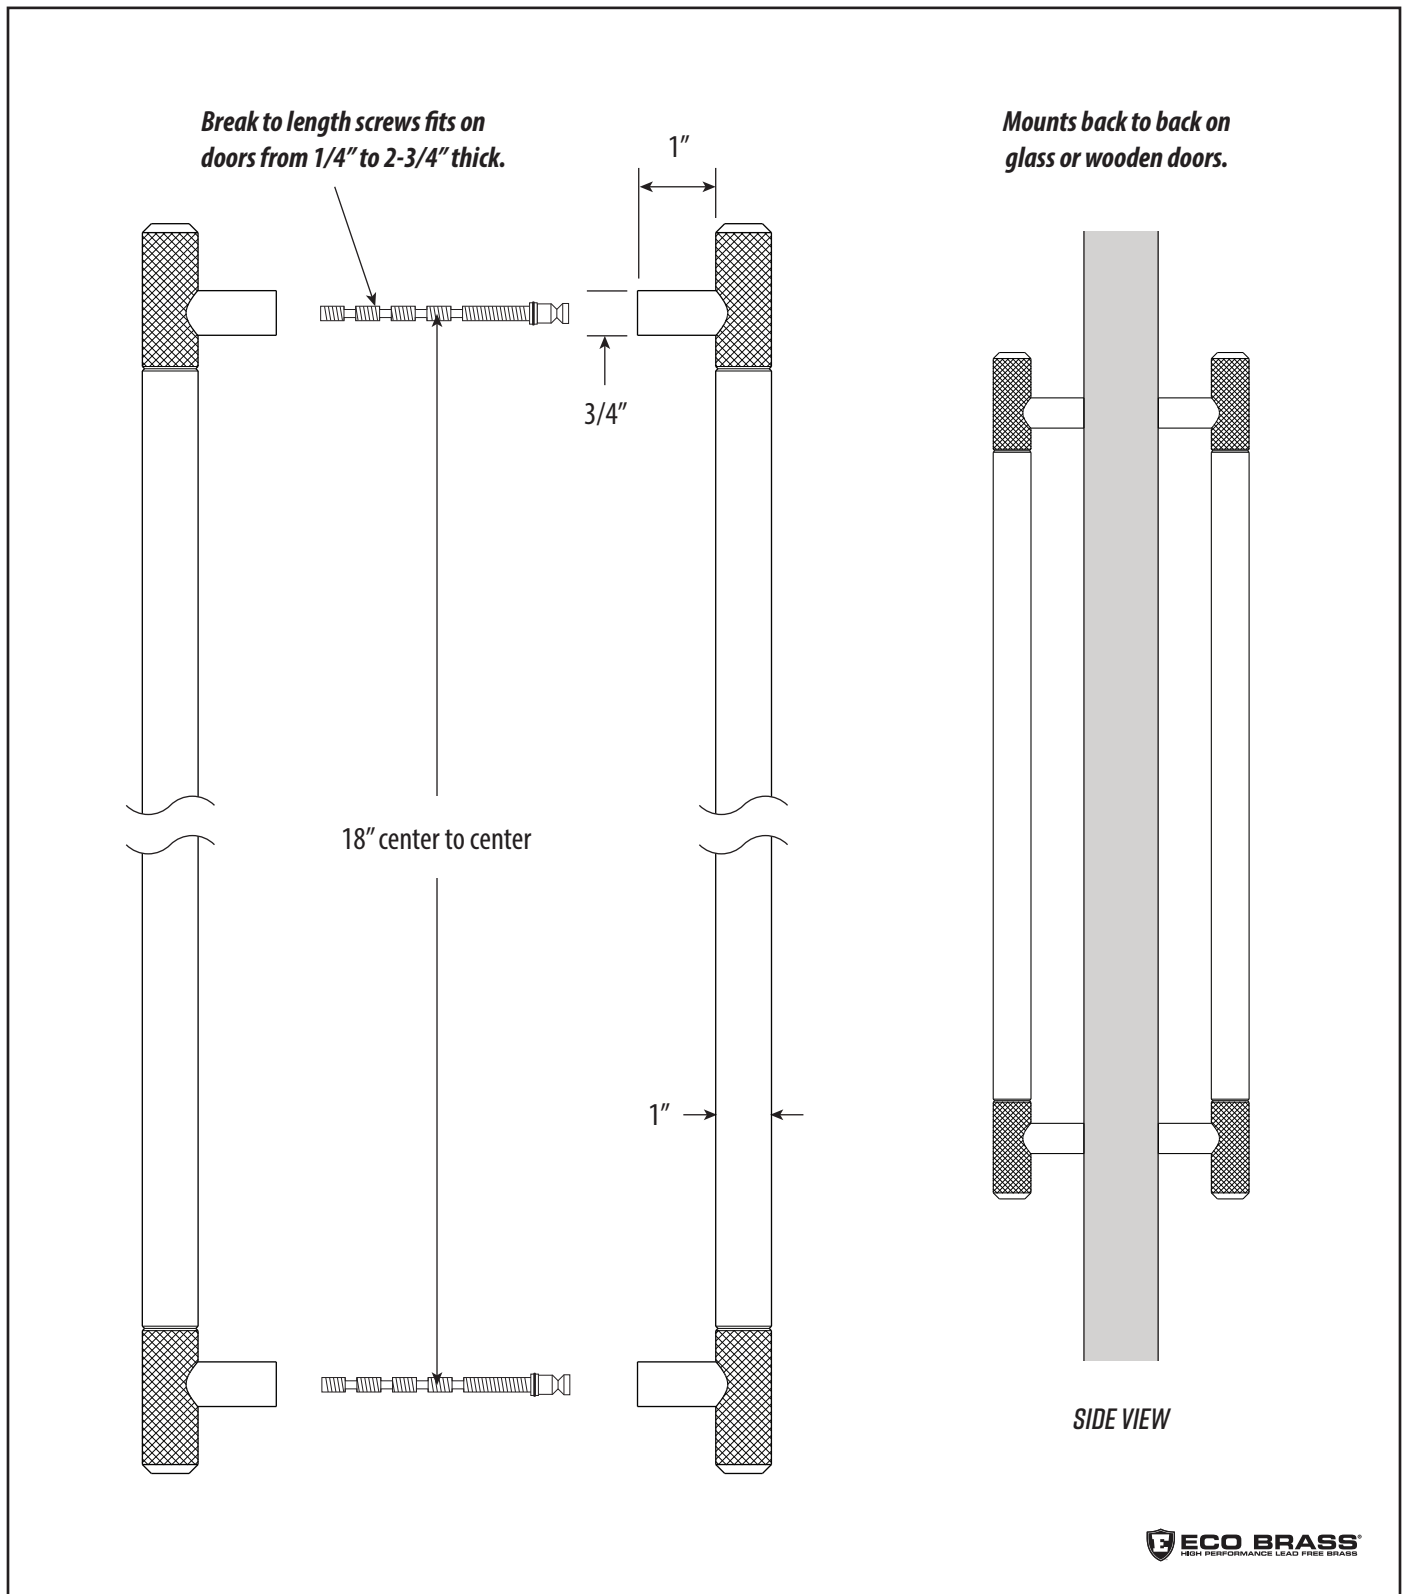

MODERN INDUSTRIAL 18" DOOR PULLS / 2 PULLS BACK TO BACK

HMP-1800B

DIMENSIONS MAY VARY AND ARE SUBJECT TO CHANGE. NO RESPONSIBILITY IS ASSUMED FOR USE OF SUPERCEDED OR VOIDED DATA