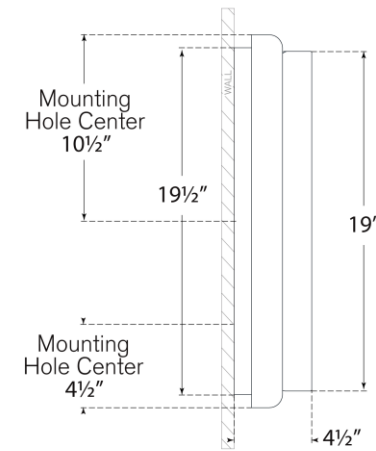

TEAR SHEET

Penumbra 21" Sconce

Item # WS 2076HAB/WHT

Designer: Windsor Smith

Height: 21"

Width: 6"

Extension: 4.5"

Backplate: 3.25" x 19.5" Rectangle

Finishes: BZ/L, BZ/WHT, HAB/L, HAB/WHT, PN/L, PN/WHT

Lightsource: Dedicated LED

Wattage: 18w (2100lm)

Weight: 8 Pounds

Note: UL Only | Requires Smaller Outlet Box

Top View

Side View

Front View