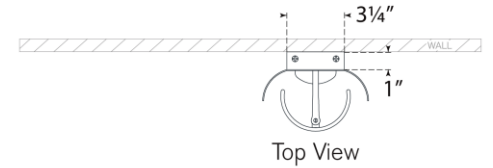

TEAR SHEET

Penumbra 21" Sconce

Item # WS 2076HAB/WHT

Designer: Windsor Smith

Height: 21"

Width: 6"

Extension: 4.5"

Backplate: 3.25" x 19.5" Rectangle

Finishes: BZ/L, BZ/WHT, HAB/L, HAB/WHT, PN/L, PN/WHT

Lightsource: Dedicated LED

Wattage: 18w (2100lm)

Weight: 8 Pounds

Note: UL Only | Requires Smaller Outlet Box

Top View

Side View

Front View