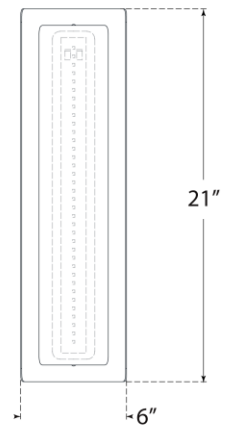

TEAR SHEET

Penumbra 21" Sconce

Item # WS 2076HAB/WHT

Designer: Windsor Smith

Height: 21"

Width: 6"

Extension: 4.5"

Backplate: 3.25" x 19.5" Rectangle

Finishes: BZ/L, BZ/WHT, HAB/L, HAB/WHT, PN/L, PN/WHT

Lightsource: Dedicated LED

Wattage: 18w (2100lm)

Weight: 8 Pounds

Note: UL Only | Requires Smaller Outlet Box

Top View

Side View

Front View