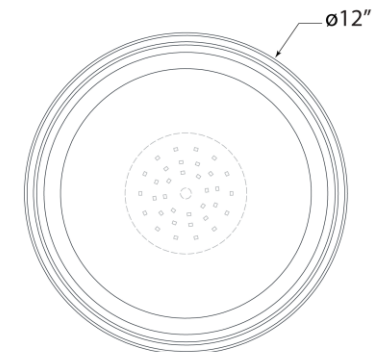

TEAR SHEET

Perren 12" Flush Mount

Item # RL 4720NB

Designer: Ralph Lauren

Height: 6.25"

Width: 12"

Finishes: BZ, NB, PN

Glass Options: WG

Socket: Dedicated LED

Wattage: 18w (1500lm)

Weight: 16 Pounds

Note: UL Only

Side View

Bottom View