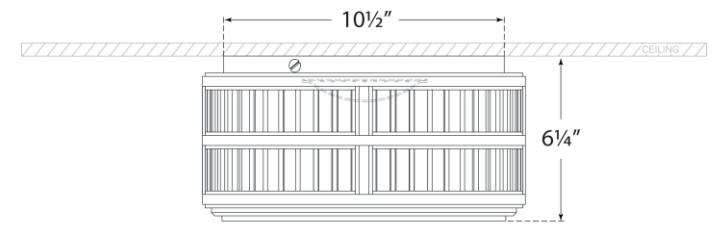

TEAR SHEET

Perren 12" Flush Mount

Item # RL 4720NB

Designer: Ralph Lauren

Height: 6.25"

Width: 12"

Finishes: BZ, NB, PN

Glass Options: WG

Socket: Dedicated LED

Wattage: 18w (1500lm)

Weight: 16 Pounds

Note: UL Only

Side View

Bottom View