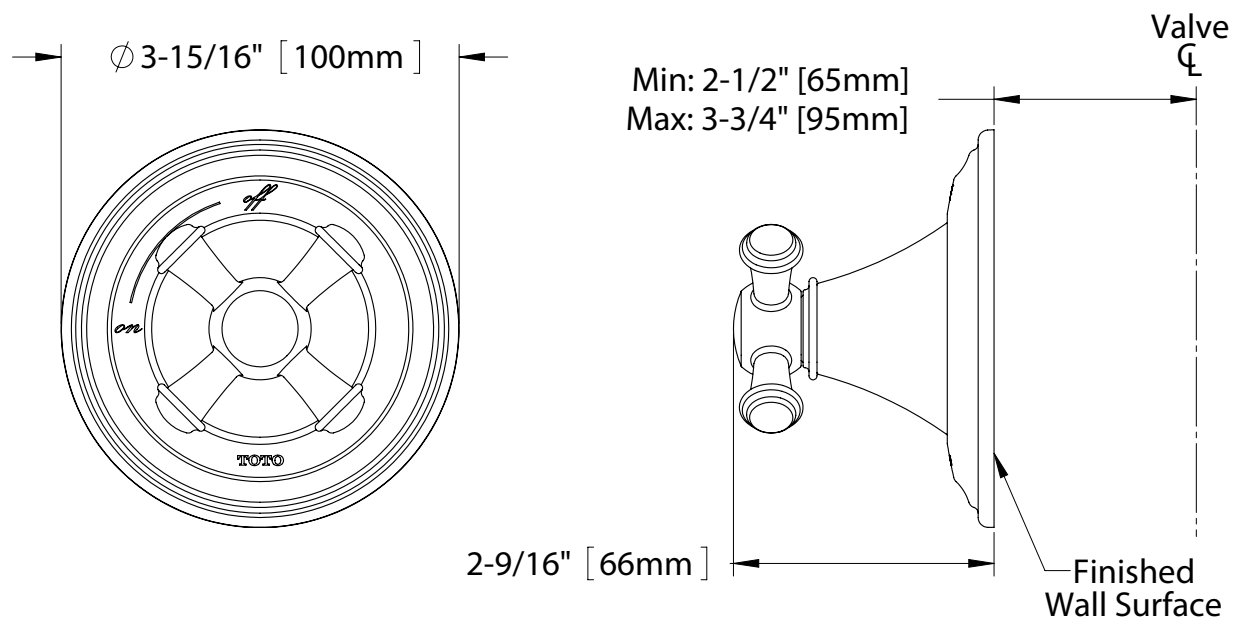

TS220C

Vivian® Volume Control Trim, Cross Handle

SPECIFICATIONS

- Warranty Lifetime Limited Warranty (Residential Use)
  One Year (Commercial Use)
- Material Brass
- Shipping Weight 1.6 lbs.
- Shipping Dimensions 7"L x 3-1/2"W x 4"H

INSTALLATION NOTES

VALVE REQUIRED:
Volume control valve model TSMA sold separately.

TOTO®

These dimensions and specifications are subject to change without notice