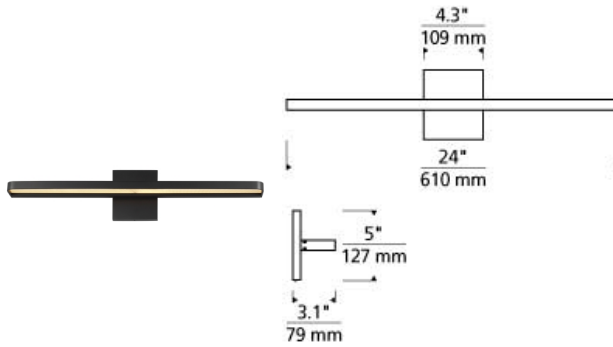

Banda 24 Bath

LED ADA

DESCRIPTION

for more information. Includes 120-277 volt universal, 21 watt, 790.6 delivered lumens, 3000K LED linear module. Dimmable with most LED compatible ELV, TRIAC and 0-10V dimmers.

INSTALLATION

This product can mount to either a 4" square electrical box with round plaster ring or an octagonal electrical box (not included).

WEIGHT

2.5-2.5lb / 1.13-1.13kg ±

aged brass

chrome

matte black