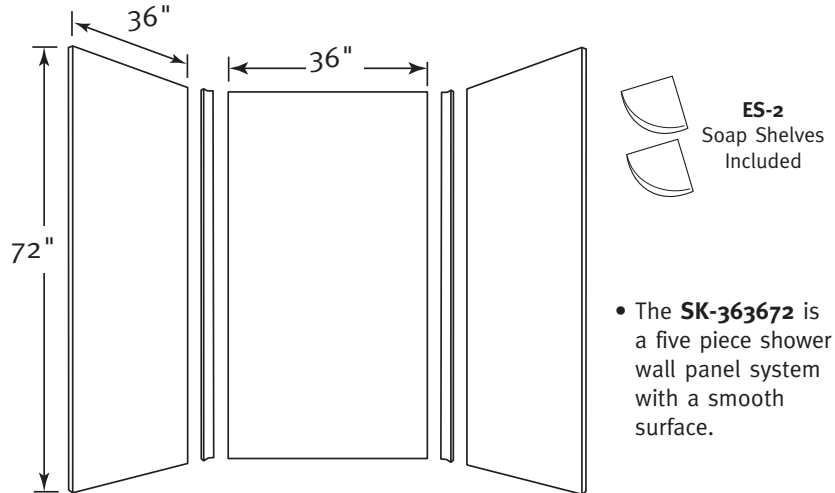

FEATURES

- Reinforced solid surface means color and texture run all the way through and cannot wear away.
- Will not mold or mildew, no grout to clean.
- Ideal for remodeling, panels glue up over existing surface.
- Coordinates with other Swanstone bath products.
- A complete kit with everything you need to design your shower.
- Wall panels are easily trimmed to fit shower applications.
- Heat resistant—walls can handle steamer units.
- Compression molding means superior durability.

- The **SK-363672** is a five piece shower wall panel system with a smooth surface.

Designed to fit base areas
 36" deep or smaller x 36" wide x 72" high or smaller
 (914 mm x 914 mm x 1829 mm)

SPECIFICATIONS

SK-363672 Swanstone Shower Wall Kit

Model	Part	Base Area Designed To Fit	Ship Wt. Lb.	Ship FedEx	Carton Dims. In.	Cu. Ft.
SK-363672	SK363672	36" D x 36" W x 72" H* (914 mm x 914 mm x 1829 mm) (*or smaller)	110	-	75 x 39 x 5	8.46

Kit Includes: Two side panels, one back panel, two corner molding strips, two corner soap shelves.

Packaging: Each kit is packed in an individual carton.

ACCESSORIES

See page 36 for complete listing of all wall accessories.