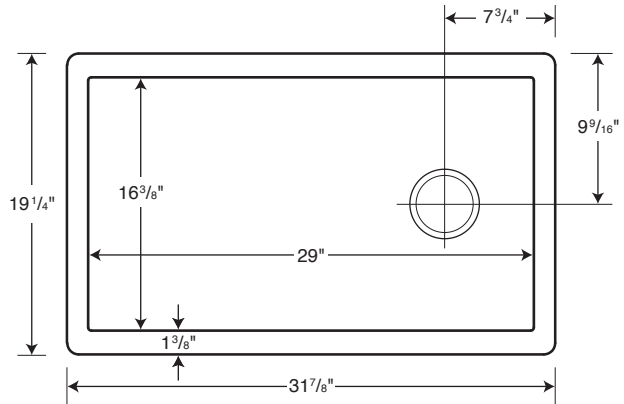

Capacity: 18 gallons

SPECIFICATIONS

QUSB-3322 Granite Undermount Single Bowl Kitchen Sink

Model	Part	Nominal Dimensions	Ship Wt. Lb.	Ship FedEx	Carton Dims. In.	Cu. Ft.
QUSB-3322	QU03322SB	32" W x 21" D (813 mm x 533 mm)	48	FedEx	37 x 25 x 13	6.96