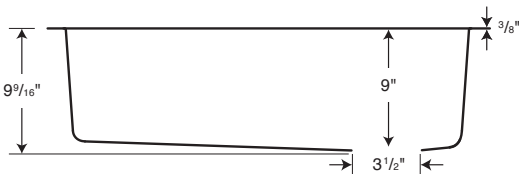

Capacity: 18 gallons

SPECIFICATIONS

QUSB-3322 Granite Undermount Single Bowl Kitchen Sink

Model	Part	Nominal Dimensions	Ship Wt. Lb.	Ship FedEx	Carton Dims. In.	Cu. Ft.
QUSB-3322	QU03322SB	32" W x 21" D (813 mm x 533 mm)	48	FedEx	37 x 25 x 13	6.96