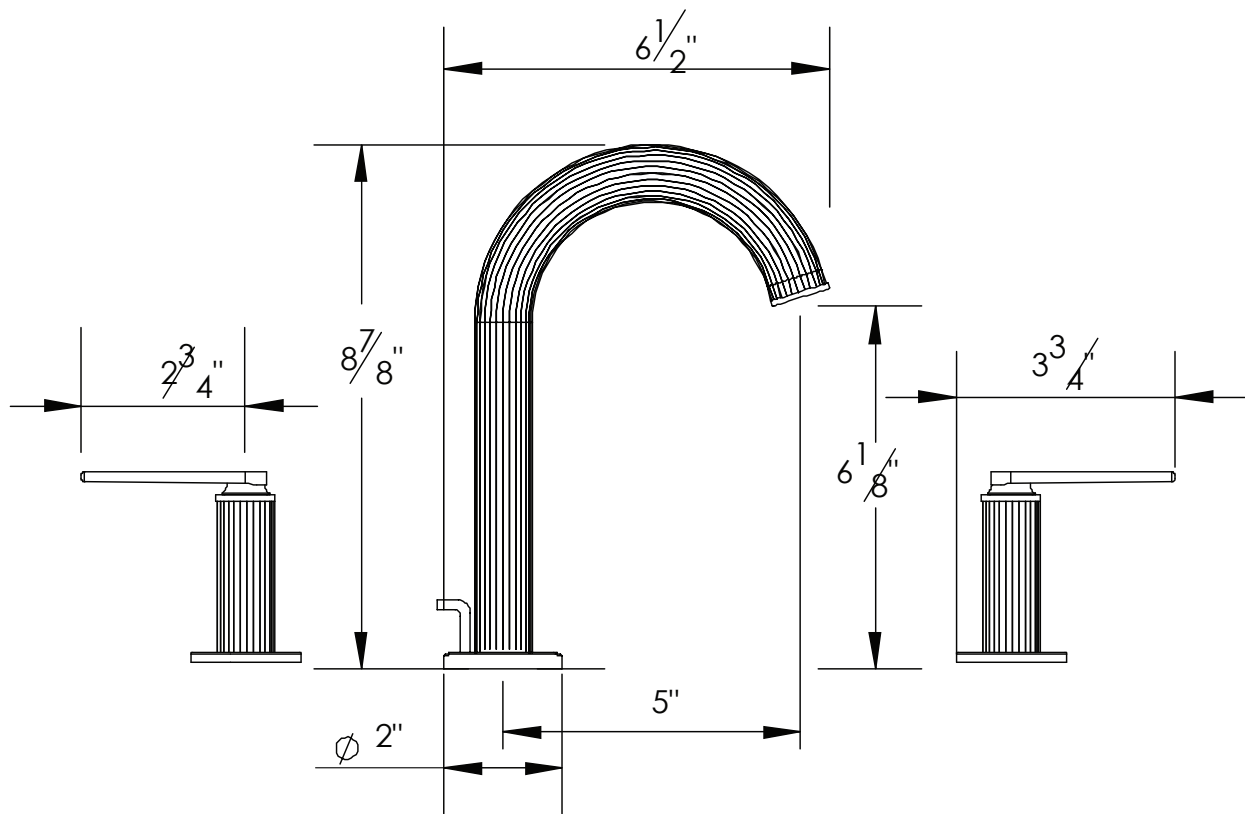

PRODUCT SPECIFICATION SHEET

ITEM # 3420HO Widespread lavatory set

- "HO" style handles
- Includes pop-up drain assembly
- Solid brass
- 1/4 turn ceramic disk cartridge
- 1.2 GPM (CALGreen Compliant)
- Pre-assembled handles and valves
- 22 finishes available

The measurements shown are for reference only. Products and specifications shown are subject to change without notice.