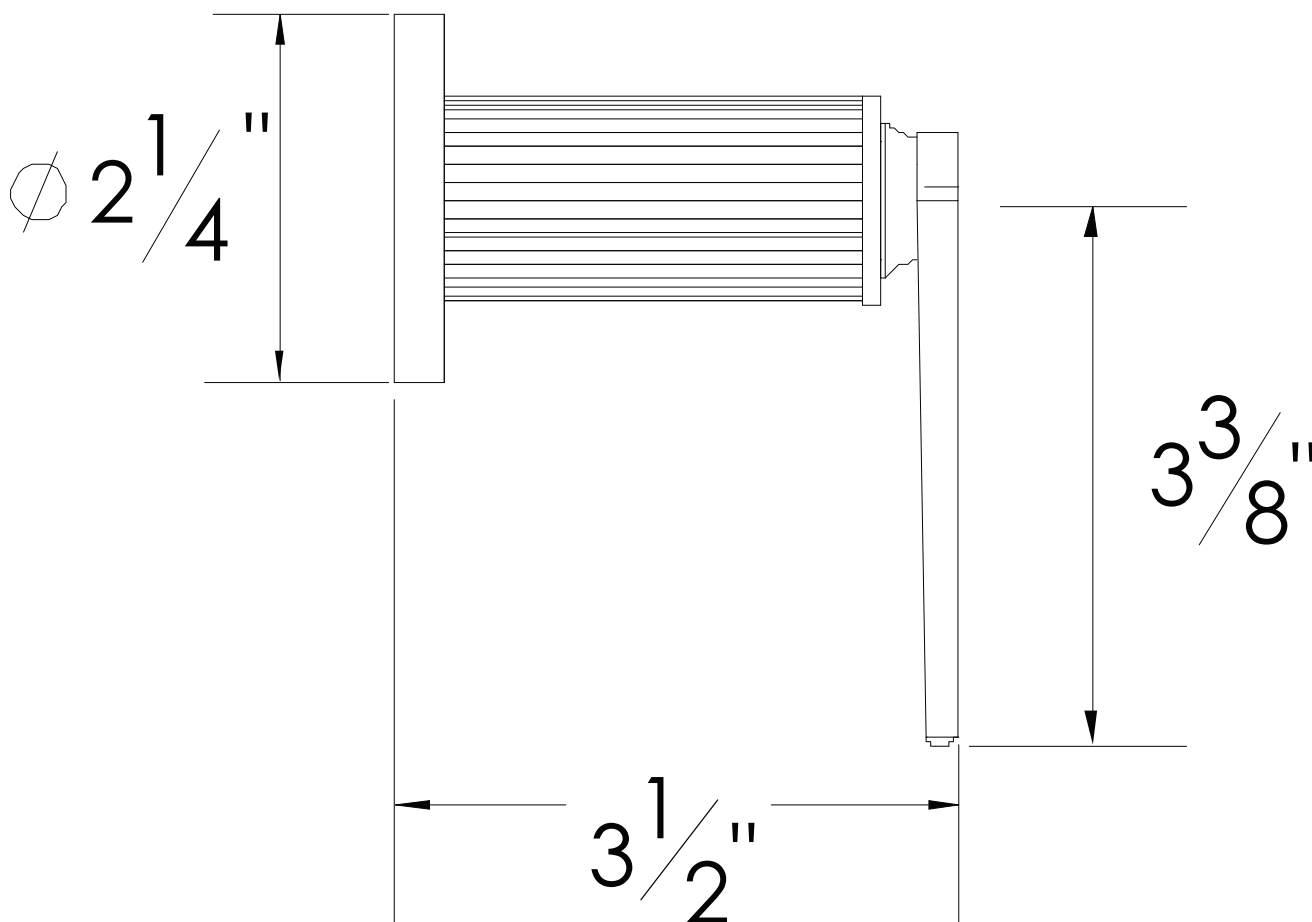

PRODUCT SPECIFICATION SHEET

ITEM # YY-HO-TM
TRIM
Wall mount volume control

- "HO" style handle
- For SASTOP12, SASTOP34, SA-CORNER-SET

The measurements shown are for reference only. Products and specifications shown are subject to change without notice.