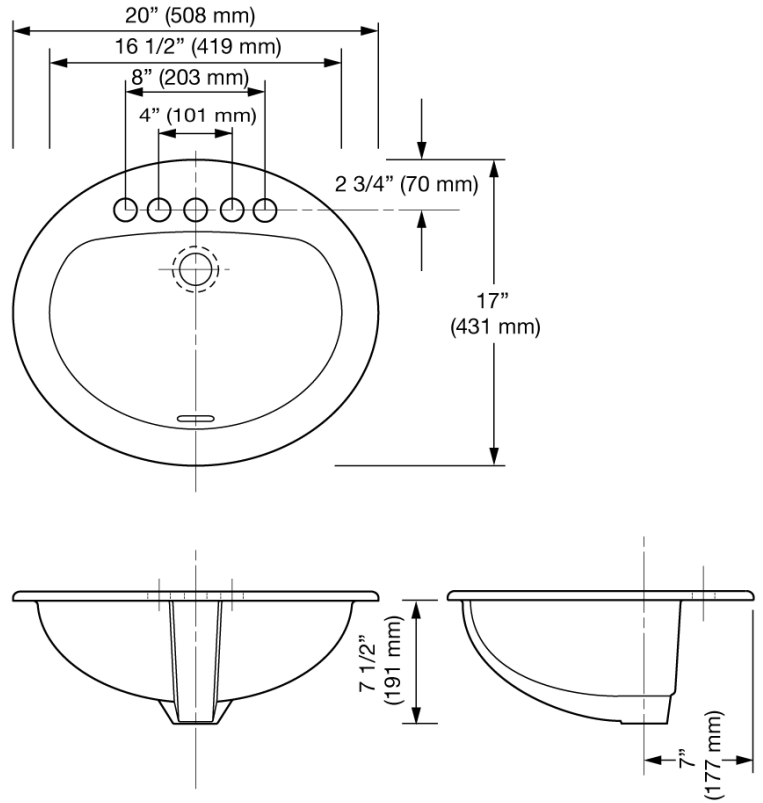

Sloan 10500 Seymour Ave, Franklin Park, IL 60131
Phone: 800.982.5839 • Fax: 800.447.8329 • sloan.com