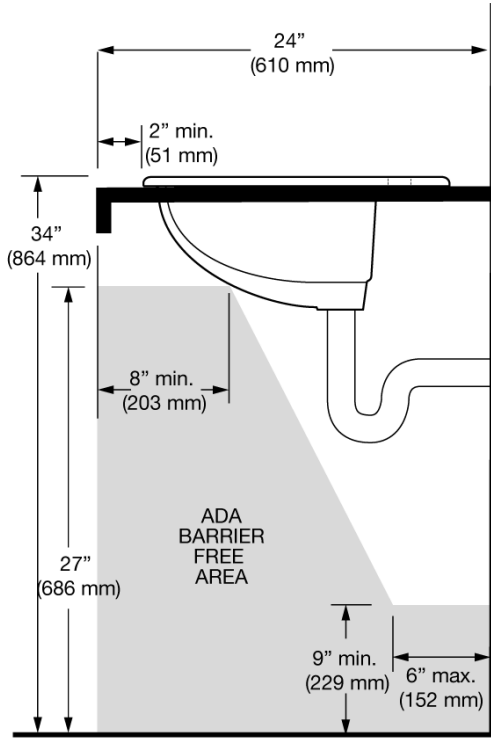

Sloan 10500 Seymour Ave, Franklin Park, IL 60131
Phone: 800.982.5839 • Fax: 800.447.8329 • sloan.com