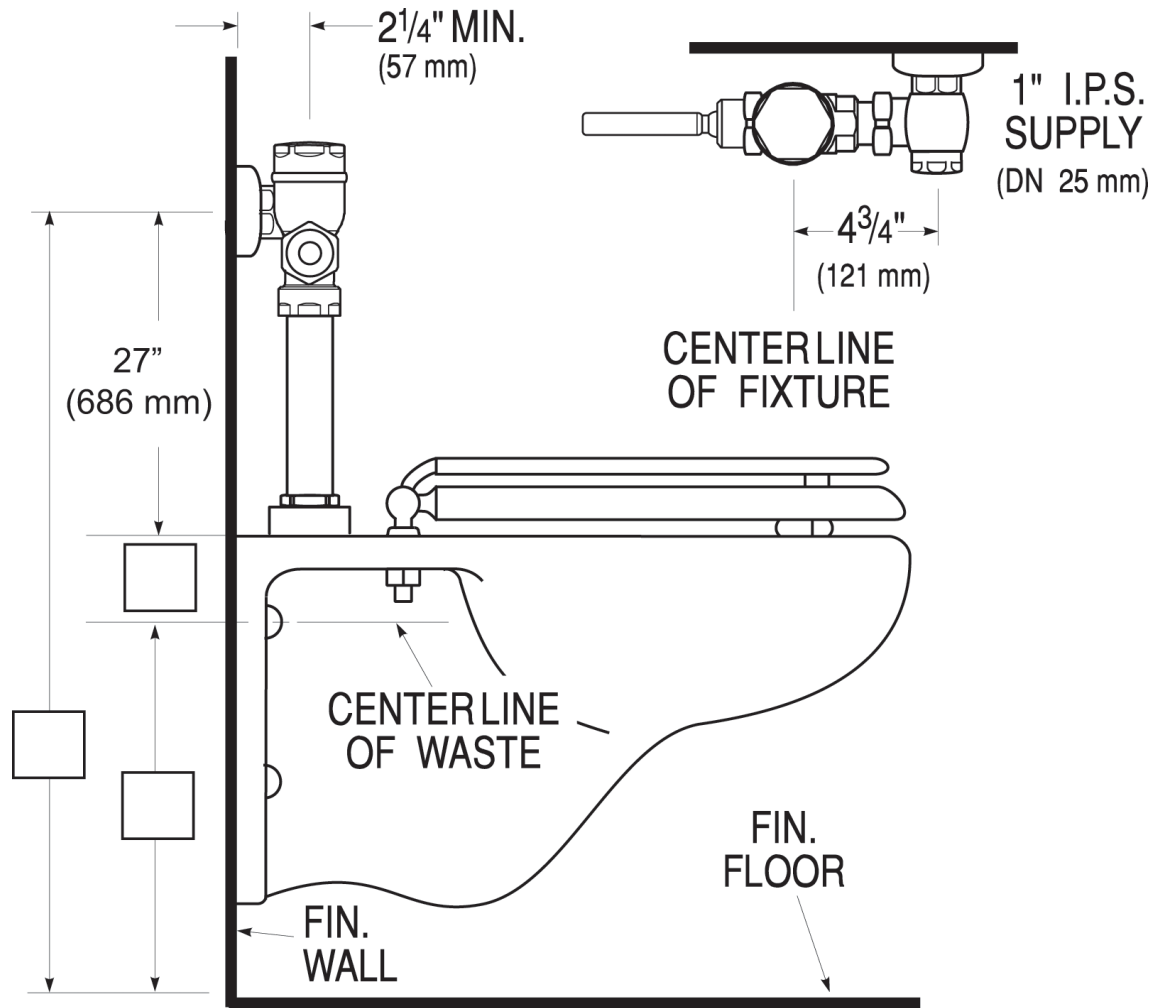

**CODE NUMBER**

3320400

**DESCRIPTION**

1.6 gpf, Polished Chrome Finish, Single Flush, Crown® Exposed Manual Water Closet Flushometer.

**DETAILS**

- Flush Volume: 1.6 gpf (6.0 Lpf)
- Finish: Polished Chrome (CP)
- Valve: Piston
- Valve Body Material: Semi-red Brass
- Fixture Type: Water Closet
- Fixture Connection: Top spud
- Rough-In Dimension: 27" (686mm)
- Spud Coupling: 1 ½" (38mm)
- Supply Pipe: 1" (25mm)

**VALVE OPERATING PRESSURE (FLOWING)**

15-80 PSI (103-552 kPa). Specific fixtures may require greater minimum flowing pressure - consult manufacturer requirements.

**DOWNLOADS**

- [Sloan Piston Type Exposed Installation Instructions](#)
- [Control Stop Repair and Maintenance Guide](#)
- [Flush Connections Flanges Repair and Maintenance Guide](#)
- [Tail Piece Repair and Maintenance Guide](#)
- [Crown/Crown II Repair and Maintenance Guide](#)
- [Additional Downloads](#)

**NOTES**

All information contained within this document subject to change without notice.

Looking for other variations of the CROWN II 116 product? [View the general spec sheet with all options.](#)

[Find a compatible urinal](#) for this flushometer.

[Find a compatible water closet](#) for this flushometer.

**Sloan 10500 Seymour Ave, Franklin Park, IL 60131**

Phone: 800.982.5839 • Fax: 800.447.8329 • [sloan.com](http://sloan.com)

ROUGH-IN

Sloan 10500 Seymour Ave, Franklin Park, IL 60131  
Phone: 800.982.5839 • Fax: 800.447.8329 • [sloan.com](http://sloan.com)