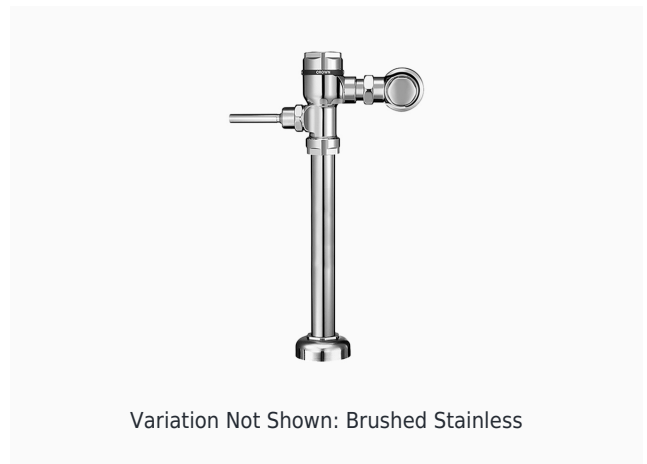

**CODE NUMBER**

3320400

**DESCRIPTION**

1.6 gpf, Polished Chrome Finish, Single Flush, Crown® Exposed Manual Water Closet Flushometer.

**DETAILS**

- Flush Volume: 1.6 gpf (6.0 Lpf)
- Finish: Polished Chrome (CP)
- Valve: Piston
- Valve Body Material: Semi-red Brass
- Fixture Type: Water Closet
- Fixture Connection: Top spud
- Rough-In Dimension: 27" (686mm)
- Spud Coupling: 1 ½" (38mm)
- Supply Pipe: 1" (25mm)

**FEATURES**

- Valve body, Cover, Tailpiece and Control Stop shall be in compliance with ASTM Alloy Classification for Semi-Red Brass
- Valve shall be in compliance to the applicable sections of ASSE 1037.