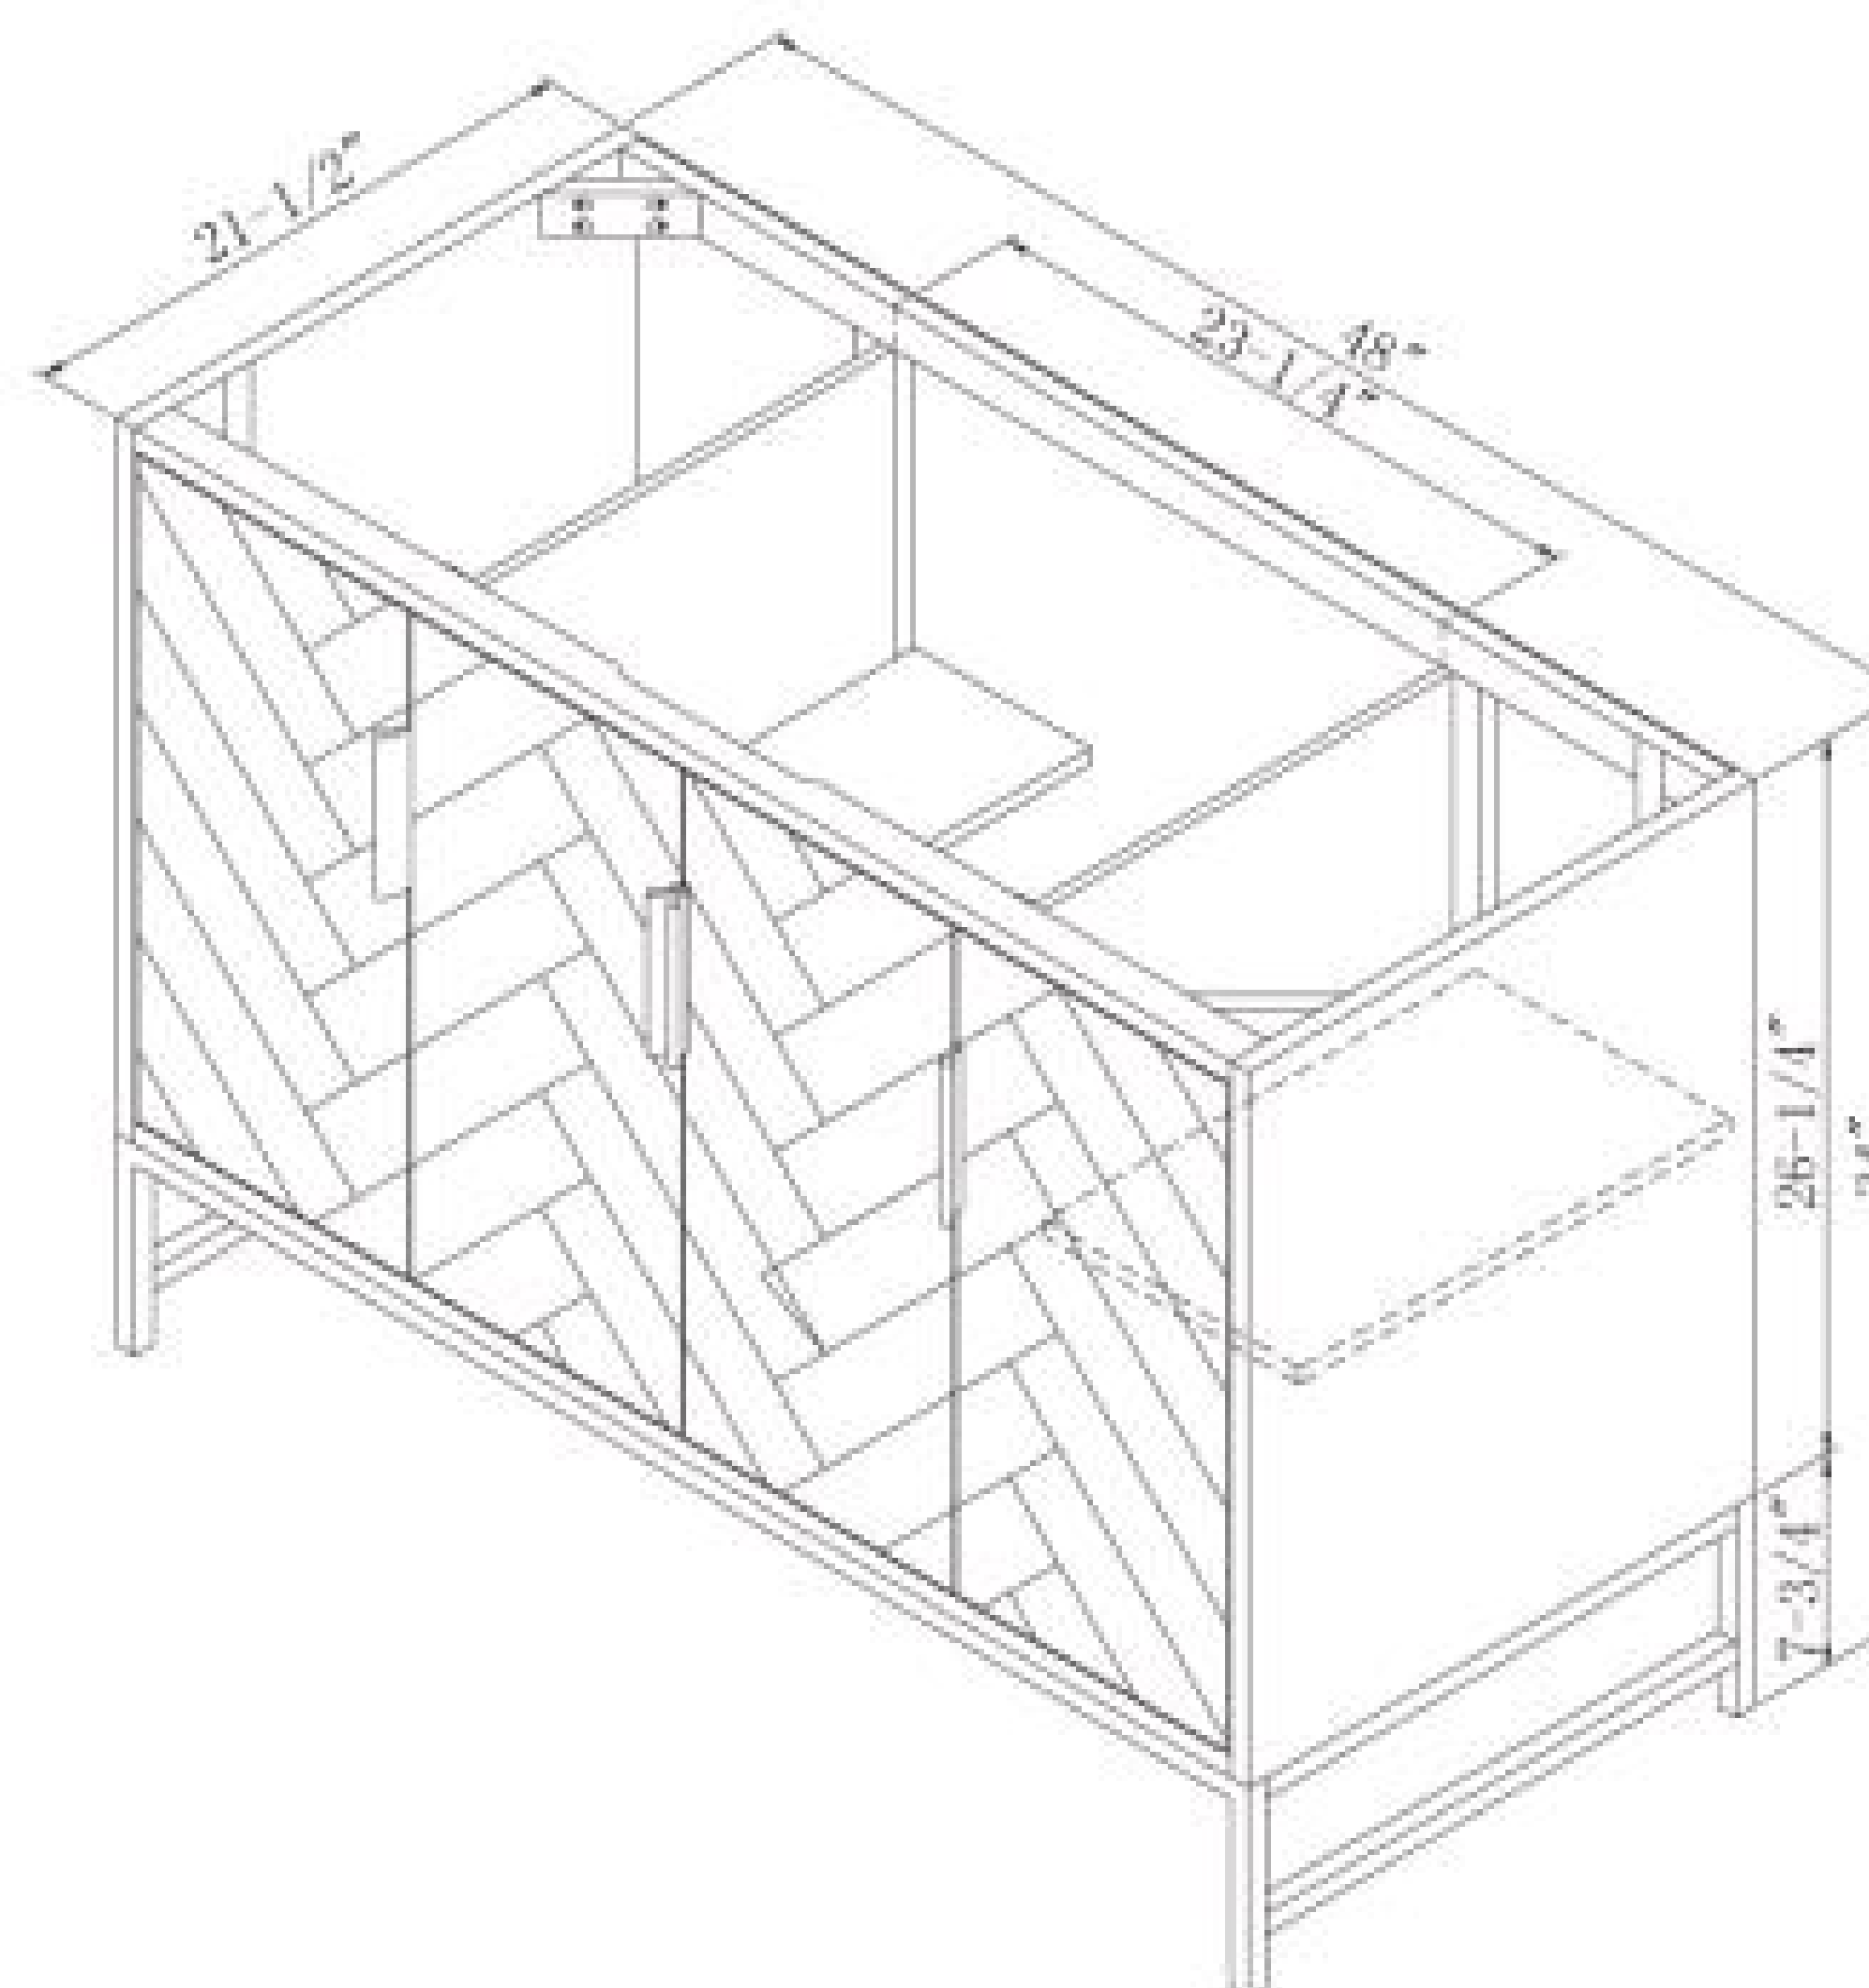

QN4821 Vanity
4 x Door / 3 x Shelf

The Quinn Vanity Collection features clean design lines with interesting patterned door panels and all the functionality you have come to expect from Sagehill Designs. These features include:

- Soft close doors
- Select hardwoods and veneers
- Solid wood drawer construction and dovetail joinery
- Decorative metal base with adjustable levelers
- Ample interior storage
- Pull out interior tray on selected models
- Matching mirror
- Bold matching hardware

Sagehill Designs

by
Sunny Wood Company

Note: Printed finish representations are for general reference only.
Contact your dealer to view actual finish samples.
As our policy is to continually improve design, we reserve the right to modify details or change specifications without prior notice.
Copyright 2019: Sagehill Designs. All rights reserved.