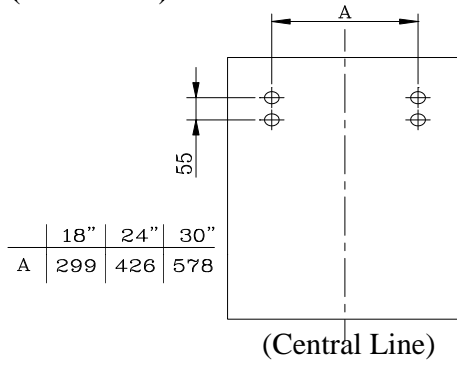

INSTALLATION INSTRUCTION

for Door Hamper

Step 1:

Step 2:

(Door Panel)

	18"	24"	30"
A	299	426	578

Step 3:

Step 4:

Step 5:

12400 Earl Jones Way
 Louisville, KY 40299
 rev-a-shelf.com
 Customer Service: 800-626-1126