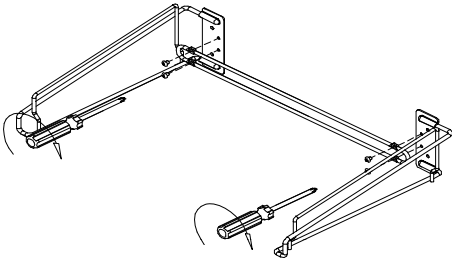

INSTALLATION INSTRUCTION

for Door Hamper

Step 1:

Step 2:

(Door Panel)

	18"	24"	30"
A	299	426	578

Step 3:

Step 4:

Step 5:

12400 Earl Jones Way
 Louisville, KY 40299
 rev-a-shelf.com
 Customer Service: 800-626-1126