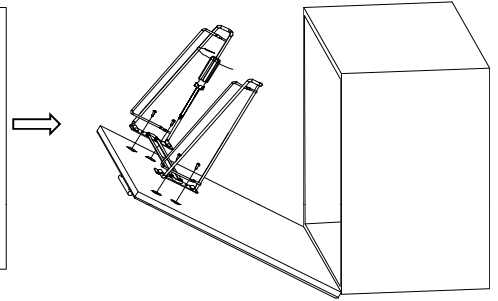

INSTALLATION INSTRUCTION

for Door Hamper

Step 1:

Step 2:

(Door Panel)

	18"	24"	30"
A	299	426	578

Step 3:

Step 4:

Step 5:

12400 Earl Jones Way
 Louisville, KY 40299
 rev-a-shelf.com
 Customer Service: 800-626-1126