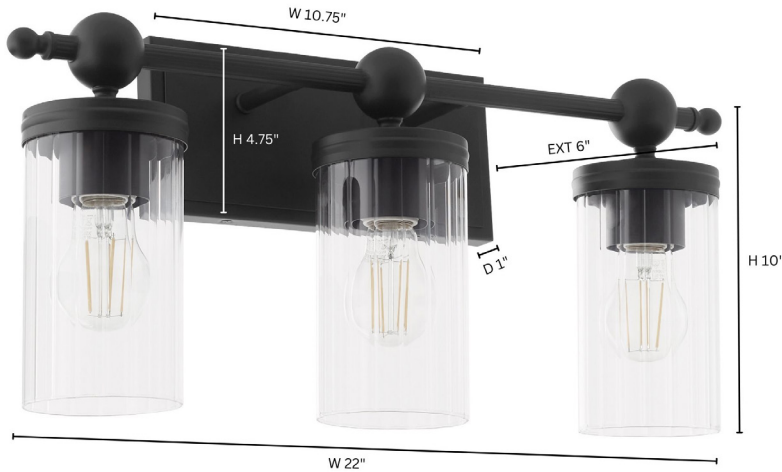

LEE BOULEVARD

560-3-59

LEE BLVD 3 Light Vanity - Matte Black

Project: _____
 Location: _____
 Fixture Type: _____
 Catalog #: _____

DETAILS	
FINISH:	Matte Black
MATERIAL:	Steel
DIFFUSER MATERIAL:	Clear Fluted Glass Shade
LOCATION:	Damp Listed

DIMENSIONS	
WIDTH:	22.00"
HEIGHT:	10.00"
EXTENSION:	6.00"
SHADE:	
HEIGHT:	7.25"
DIAMETER:	4.00"

LIGHT SOURCE	
NUMBER OF SOCKETS:	3 Light
SOCKET BASE:	Medium Base Lamp
WATTAGE:	100 Watt
INPUT VOLTAGE:	120v

MOUNTING	
BACKPLATE:	H 4.75" x W 10.50" x Ext 0.75"
CENTER OF BACKPLATE TO BOTTOM:	2.50"
CENTER OF BACKPLATE TO TOP:	2.50"

SHIPPING	
HEIGHT:	12.75"
LENGTH:	34.75"
WIDTH:	8.50"
WEIGHT:	

PRODUCT DETAILS:

Nestled on four acres in the center of Kansas City, the Lee Boulevard home offers a feeling set apart from the city, which inspires Tamara Day to design this collection. A traditional design with a touch of contemporary through spherical details reflects the Lee Boulevard home's little slice of countryside amidst a sprawling cityscape. Modern beaded elements and classic white linen shades offer transitional comfort with a luxurious impression. Two chandelier designs, linear pendants, wall mounts, and vanities come in options of matte black or aged brass finishes. Include the Lee Boulevard 2, 3 or 4 light vanity in your next home design.