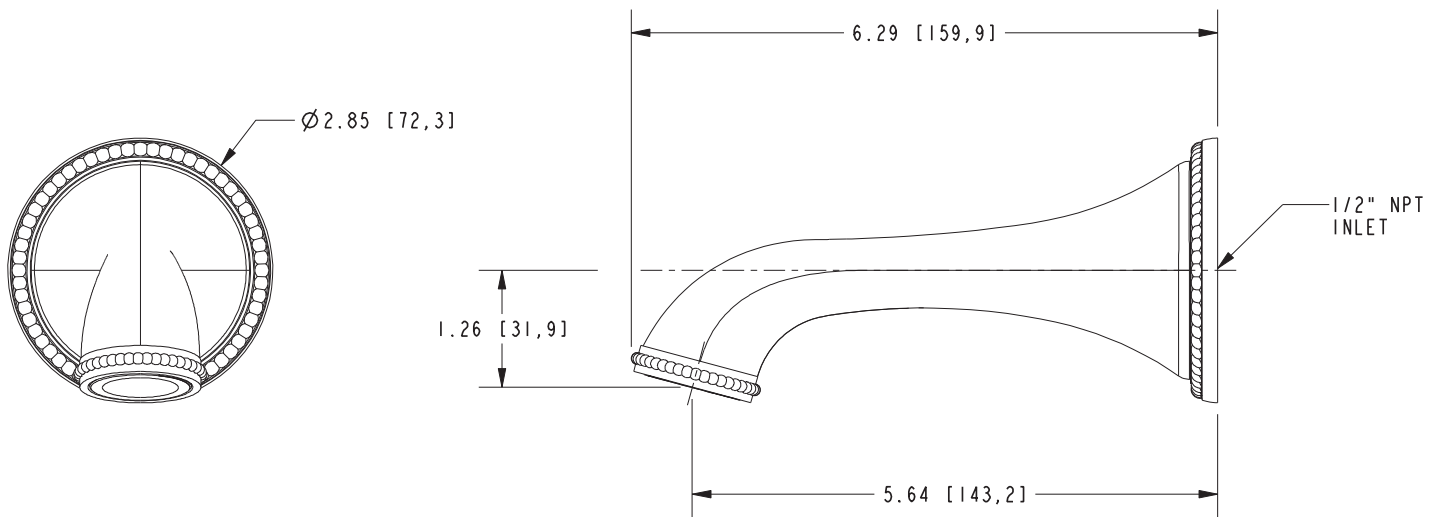

NEWPORT BATH

Features

- Solid brass construction
- 6.29" (16.0 cm) spout length
- 1/2" NPT inlet fitting
- Complements Alexandria product series

Wall Tub Spout 2-249A

Codes / Standards Compliance

Meets or exceeds the following at date of manufacture:

Specified Model

Model	Description	Colors Finishes				
2-249	Wall Tub Spout	<input type="checkbox"/> 10B	<input type="checkbox"/> 15	<input type="checkbox"/> 15S	<input type="checkbox"/> 26	<input type="checkbox"/> Other

Product Specification Add "Color / Finish" suffix to Model number, below.

The Wall-Mounted Tub Spout shall be made of solid brass construction. Tub spout shall have a length of 6.29" (16.0 cm) and incorporate a 1/2" NPT inlet fitting. Tub Spout shall be Newport Brass Model 2-249A/____.

2-249A

PRODUCT DIMENSIONS *(Units are in inches)*

Newport Bath Wall Tub Spout 2-249A