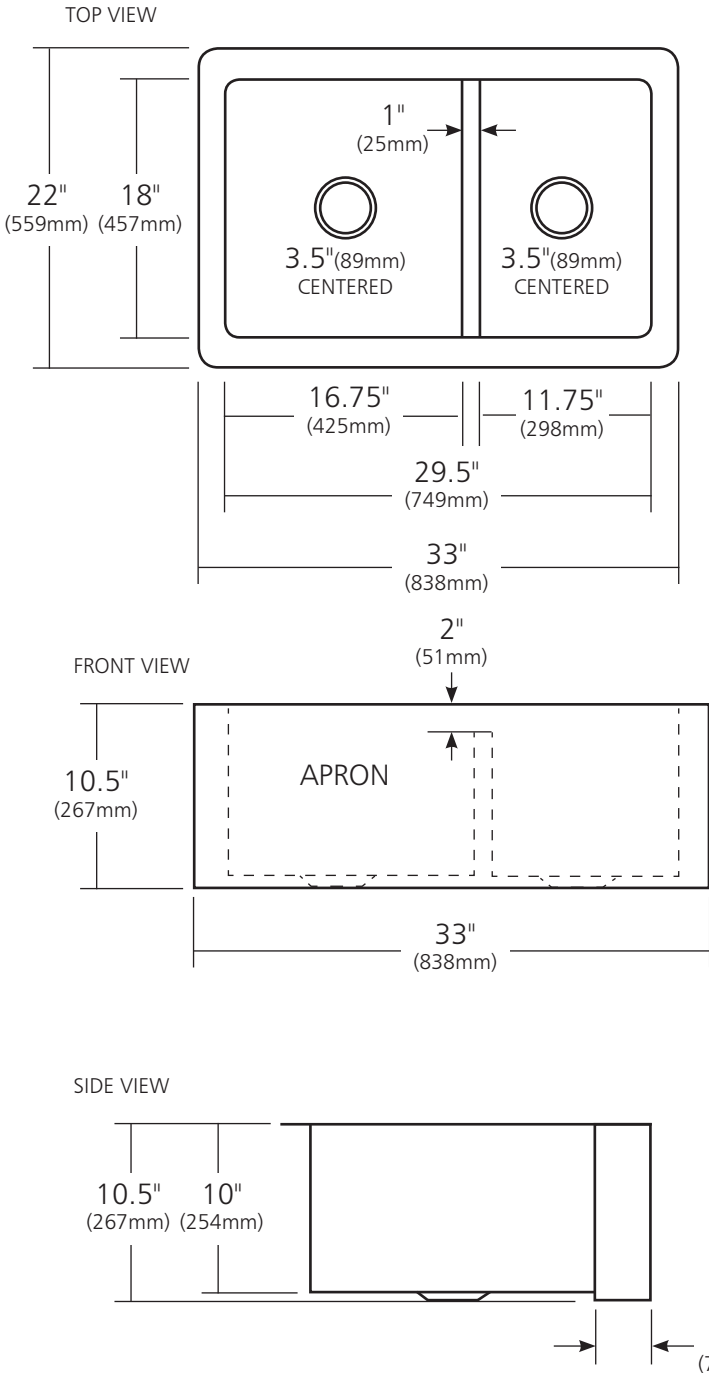

SPECIFICATIONS

FARMHOUSE DUET

Farmhouse Series

CPK276 Antique
CPK576 Brushed Nickel

PRODUCT DETAILS

- 33" x 22" x 10.5" OD (838mm x 559mm x 267mm)
- Lg Basin: 16.75" x 18" x 10" ID (425mm x 457mm x 254mm)
- Sm Basin: 11.75" x 18" x 10" ID (298mm x 457mm x 254mm)
- Hand hammered 16 gauge recycled copper
- Apron extends 3" (76mm) on sides
- 3.5" (89mm) drain opening
- Dimensions are not exact and may vary $\pm .5"$ (13mm)

INSTALLATION

- Undermount

COORDINATING PRODUCTS

- Drains: DR320 or DR340
- Bottom Grid: GR1710 & GR1715
- MetalProtect™

STANDARDS COMPLIANCE

- UPC/cUPC compliant

IMPORTANT

Due to the handcrafted nature of this product, it will vary in finish, texture, hammering, and other details. Dimensions may vary up to .5" (13mm). We strongly recommend waiting for the actual product before making any installation cuts.