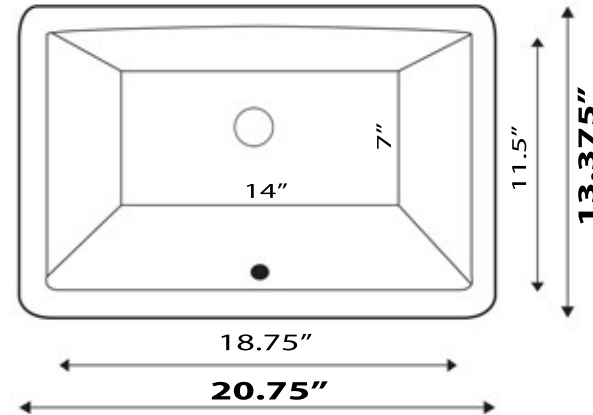

Great Point Collection
Vitreous China Bath Undermount Sinks

MODEL:
UM-19x11-W / UM-19x11-B

QAI LABS
ASME
12.19.2-2013

Exterior Dimensions	Interior Bowl	Interior Depth	Exterior Height	Drain Size
20.75" x 13.375"	18.75" x 11.5" top	5.75"	7.25"	1.75"

FEATURES

- Nominal Dimensions - actual may vary by 1/4"
- Template not included - custom template required
- Vitreous China undermount with porcelain enamel glaze
- Limited Lifetime Manufacturers Warranty
- With Overflow
- Drain is not included with sink
- Drain opening is 1.75" standard US vanity size