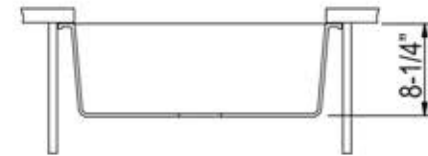

Granite Composite
Premium Granite Composite
Undermount Kitchen Sink

MODEL:
PR2418-S

Overall Dimensions	Interior Bowl	Bowl Depth	Height	Drain Dimension
23.625" x 17.75"	20.875" x 15.75"	7.875"	8.25"	3.5"