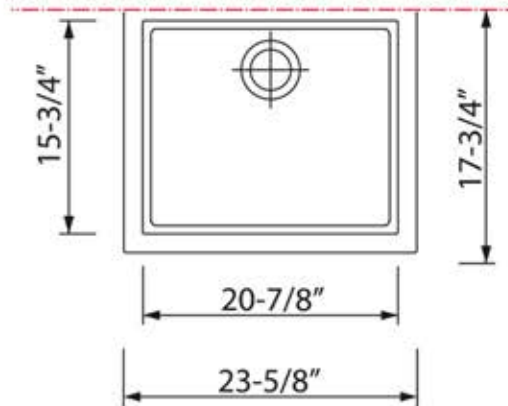

Granite Composite
Premium Granite Composite
Undermount Kitchen Sink

MODEL:
PR2418-S

Overall Dimensions	Interior Bowl	Bowl Depth	Height	Drain Dimension
23.625" x 17.75"	20.875" x 15.75"	7.875"	8.25"	3.5"