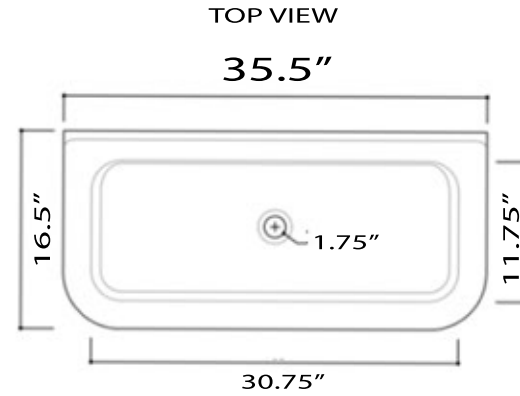

Victorian Collection  
Fireclay Bathroom Wallmount Sink

MODEL:  
NS-VC36-BLKW

Overall Dimensions	Interior Bowl	Faucet Spread	Exterior Bowl Height	Drain Dimensions
35.5" x 19" x 16.5"	30.75" x 11.75" x 8"	8"	8.5"	1.75"

FEATURES

- Genuine Italian Fireclay
- Nominal Dimensions - Actual may vary by 1/4"
- Wall-mount installation
- Porcelain enamel glaze
- Drain is not included with sink (1.75" standard)
- Has Overflow
- Faucet is not included
- Do not clean with abrasive cleansers or pads
- Limited Warranty for manufacturer defects