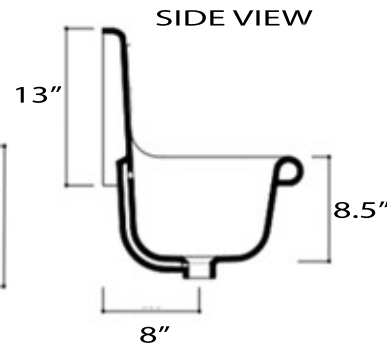

Victorian Collection  
Fireclay Bathroom Wallmount Sink

MODEL:  
NS-VC36-BLKW

Overall Dimensions	Interior Bowl	Faucet Spread	Exterior Bowl Height	Drain Dimensions
35.5" x 19" x 16.5"	30.75" x 11.75" x 8"	8"	8.5"	1.75"

FEATURES

- Genuine Italian Fireclay
- Nominal Dimensions - Actual may vary by 1/4"
- Wall-mount installation
- Porcelain enamel glaze
- Drain is not included with sink (1.75" standard)
- Has Overflow
- Faucet is not included
- Do not clean with abrasive cleansers or pads
- Limited Warranty for manufacturer defects