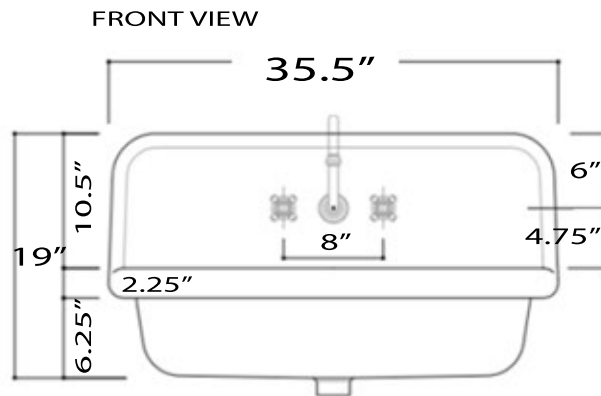

Victorian Collection  
Fireclay Bathroom Wallmount Sink

MODEL:  
NS-VC36-BLKW

Overall Dimensions	Interior Bowl	Faucet Spread	Exterior Bowl Height	Drain Dimensions
35.5" x 19" x 16.5"	30.75" x 11.75" x 8"	8"	8.5"	1.75"

FEATURES

- Genuine Italian Fireclay
- Nominal Dimensions - Actual may vary by 1/4"
- Wall-mount installation
- Porcelain enamel glaze
- Drain is not included with sink (1.75" standard)
- Has Overflow
- Faucet is not included
- Do not clean with abrasive cleansers or pads
- Limited Warranty for manufacturer defects