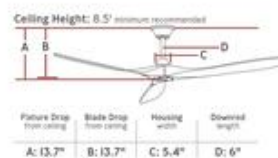

Collection: Maverick Max

UPC #: 014817576870

Finish: Matte Black (BK)

Blade Finish: Black Hand Carved

Blade Finish 2: Undefined

Dimensions:

- **Diameter:** 70"
- **Weight:** 11.68 lbs.
- **Reverse Switch:** Remote Controlled
- **Rev. Switch Location:** Remote Transmitter
- **Motor Size:** 85.0 X 65.0
- **Diameter of Housing:** 5.43
- **Lead Wire Length:** 78 inches
- **Light Kit Included:** No
- **Remote Included:** Hand Remote
- **Location of Receiver:** Canopy
- **Remote Group(s):** ESSWC-7

Features:

- Includes a green, energy-efficient DC motor
- Specialty carved wood blades included
- Remote included for easy operation

Material List:

Safety Listing:

Safety Listed for Damp Locations

Instruction Sheets:

English (3MAVR70XX-CUL-ENG)
French (3MAVR70XX-CUL-CF)

Blade Details:

Blade Group	Diameter	Included	RPM Hi	CFM Hi	Watts Hi	Amps Hi	RPM Med	CFM Med	Watts Med	Amps Med	RPM Low	CFM Low	Watts Low	Amps Low
	70	Yes	130.0	6528.0	25.852	0.319	99.0	6955.0	10.6	0.142	63.0	4393.0	3.9	0.055

Mounting Options:

Mounting Type	Included	Item	Downrod Length	Downrod Diameter	Overall Height	Blade to Ceiling	Min. Ceiling Height	Canopy Style	Canopy Diameter
Downrod (Included)	yes		6.0	0.5	13.7	13.7	8.14	Downrod Mount	6.4

Shipping Information: