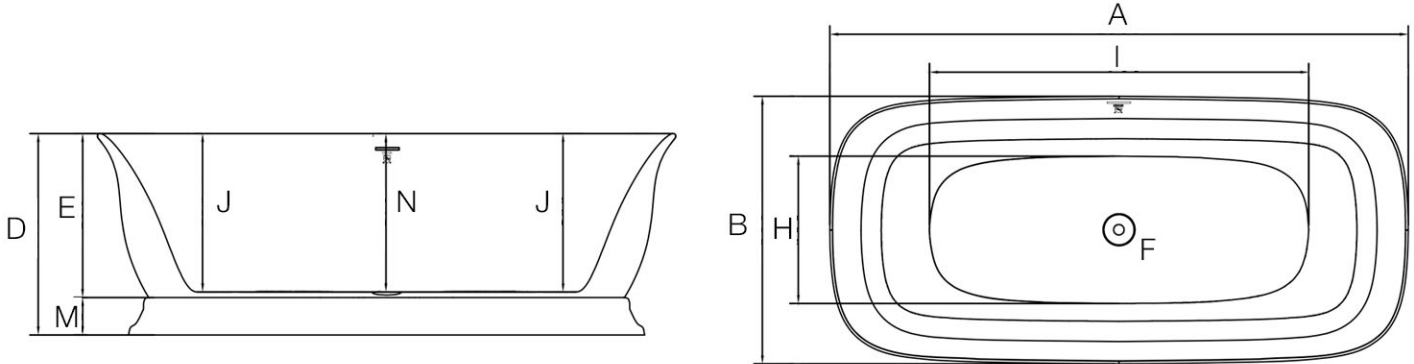

MAIDSTONE

www.MaidstoneSupply.com

Double Ended Pedestal Tub Part No: 220D48

TECHNICAL INFORMATION

DIMENSIONS (INCHES)

| | A | B | C | D | E | F | G | H | I | J | K | L |
|----|----|-----|---|--------------------------------|--------------------------------|---|---|--------------------------------|--------------------------------|----|-----|-------------------------------|
| 59 | 59 | 31½ | - | 23 ² / ₃ | 19 ¹ / ₃ | 2 | - | 19 ² / ₃ | 35½ | 18 | 18½ | 4 ¹ / ₃ |
| 67 | 67 | 31½ | - | 23 ² / ₃ | 19 ¹ / ₃ | 2 | - | 19 ² / ₃ | 43 ¹ / ₃ | 18 | 18½ | 4 ¹ / ₃ |

| | 59 | 67 |
|------------------|-----|-----|
| EMPTY (LB) | 106 | 117 |
| FILLED (LB) | 631 | 734 |
| CAPACITY (GAL) | 63 | 74 |
| WATER DEPTH (IN) | 16 | 16 |

Approximate Measurements

Contact Maidstone for additional information and specifications. For complete warranty information and a list of dealers visit www.MaidstoneSupply.com. All products and specifications are subject to change without notice. Maidstone is not responsible for typographical and/or dimensional errors. Typographical errors are subject to correction.

Note: Rough-in dimensions may vary +/- 1/2" and are subject to change. No responsibility is assumed by Maidstone.