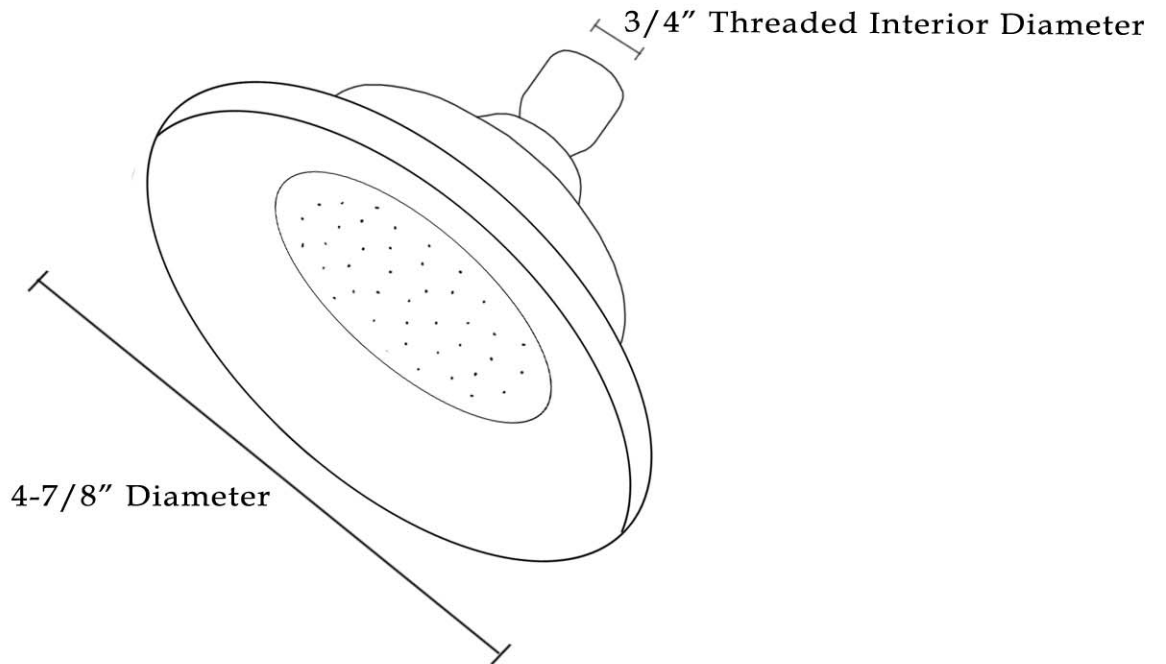

MAIDSTONE

www.MaidstoneSupply.com

Sunflower Showerhead

Part No: 127-1SS

Contact Maidstone for additional information and specifications. For complete warranty information and a list of dealers visit www.MaidstoneSupply.com. All products and specifications are subject to change without notice. Maidstone is not responsible for typographical and/or dimensional errors. Typographical errors are subject to correction.

Note: Rough-in dimensions may vary +/- 1/2" and are subject to change. No responsibility is assumed by Maidstone.