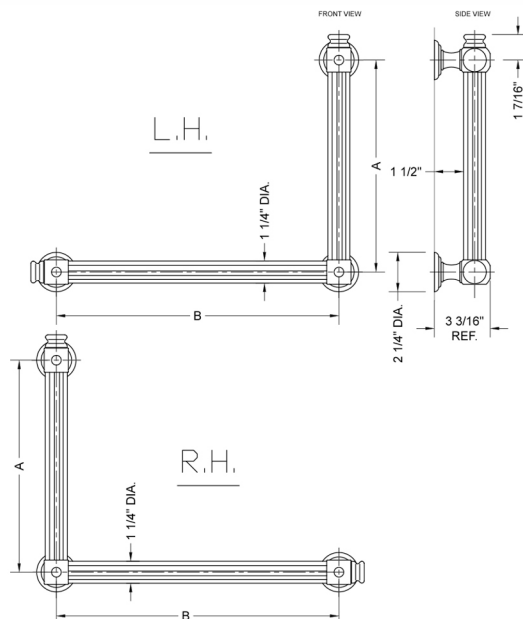

## G61 24H x 32W 90° Left Hand Grab Bar

Model #: **G61-24H-32W-LH-**

### FEATURES:

- ADA compliant when properly installed
- All brass construction, fully polished & plated
- All grab bars can be custom sized. Contact JACLO for pricing & availability
- Optional handshower sliders and toilet paper/wash cloth holders can be added only upon initial order
- Grab bars over 32" REQUIRE a middle post

### SPECIFICATION DRAWING:

BRASS LUXURY GRAB BAR			
PART. #	DESCRIPTION	A H	B W
G61-12H-12W	CENTER TO CENTER	12"	12"
G61-12H-16W	CENTER TO CENTER	12"	16"
G61-12H-24W	CENTER TO CENTER	12"	24"
G61-12H-32W	CENTER TO CENTER	12"	32"
G61-16H-12W	CENTER TO CENTER	16"	12"
G61-16H-16W	CENTER TO CENTER	16"	16"
G61-16H-24W	CENTER TO CENTER	16"	24"
G61-16H-32W	CENTER TO CENTER	16"	32"
G61-24H-12W	CENTER TO CENTER	24"	12"
G61-24H-16W	CENTER TO CENTER	24"	16"
G61-24H-24W	CENTER TO CENTER	24"	24"
G61-24H-32W	CENTER TO CENTER	24"	32"
G61-32H-12W	CENTER TO CENTER	32"	12"
G61-32H-16W	CENTER TO CENTER	32"	16"
G61-32H-24W	CENTER TO CENTER	32"	24"
G61-32H-32W	CENTER TO CENTER	32"	32"