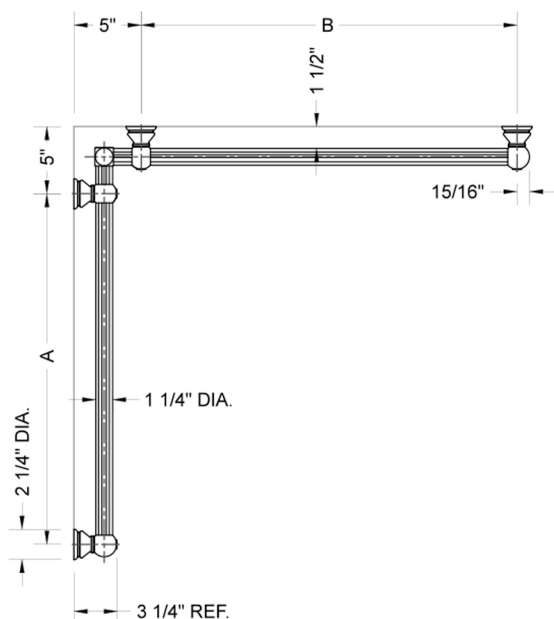

## G33 32" x 36" Inside Corner Grab Bar

Model #: **G33-32-36-IC-**

### FEATURES:

- ADA compliant when properly installed
- All brass construction, fully polished & plated
- All grab bars can be custom sized. Contact JACLO for pricing & availability
- Optional handshower sliders and toilet paper/wash cloth holders can be added only upon initial order
- Grab bars over 32" REQUIRE a middle post

### SPECIFICATION DRAWING:

BRASS LUXURY GRAB BAR							
PART. #	DESCRIPTION	A	B	PART. #	DESCRIPTION	A	B
G33-12-12-IC	CENTER OF POST	12"	12"	G33-24-36-IC	CENTER OF POST	24"	36"
G33-12-16-IC	CENTER OF POST	12"	16"	G33-24-48-IC	CENTER OF POST	24"	48"
G33-12-24-IC	CENTER OF POST	12"	24"	G33-24-60-IC	CENTER OF POST	24"	60"
G33-12-32-IC	CENTER OF POST	12"	32"				
G33-12-36-IC	CENTER OF POST	12"	36"	G33-32-32-IC	CENTER OF POST	32"	32"
G33-12-48-IC	CENTER OF POST	12"	48"	G33-32-36-IC	CENTER OF POST	32"	36"
G33-12-60-IC	CENTER OF POST	12"	60"	G33-32-48-IC	CENTER OF POST	32"	48"
				G33-32-60-IC	CENTER OF POST	32"	60"
G33-16-16-IC	CENTER OF POST	16"	16"				
G33-16-24-IC	CENTER OF POST	16"	24"	G33-36-36-IC	CENTER OF POST	36"	36"
G33-16-32-IC	CENTER OF POST	16"	32"	G33-36-48-IC	CENTER OF POST	36"	48"
				G33-36-60-IC	CENTER OF POST	36"	60"
G33-16-36-IC	CENTER OF POST	16"	36"				
G33-16-48-IC	CENTER OF POST	16"	48"	G33-48-48-IC	CENTER OF POST	48"	48"
G33-16-60-IC	CENTER OF POST	16"	60"	G33-48-60-IC	CENTER OF POST	48"	60"
G33-24-24-IC	CENTER OF POST	24"	24"	G33-60-60-IC	CENTER OF POST	60"	60"
G33-24-32-IC	CENTER OF POST	24"	32"				