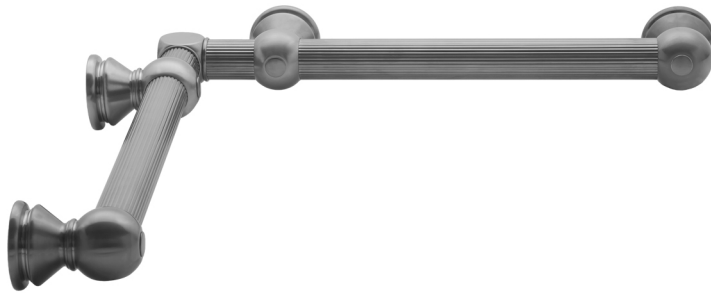

G33 24" x 32" Inside Corner Grab Bar

Model #: G33-24-32-IC-

FEATURES:

- ADA compliant when properly installed
- All brass construction, fully polished & plated
- All grab bars can be custom sized. Contact JACLO for pricing & availability
- Optional handshower sliders and toilet paper/wash cloth holders can be added only upon initial order
- Grab bars over 32" REQUIRE a middle post

AVAILABLE FINISHES:

Polished Chrome (PCH)	Satin Chrome (SC)	Bronze Umber (BU)
Satin Nickel (SN)	Pewter (PEW)	Caramel Bronze (CB)
Polished Nickel (PN)	Antique Brass (AB)	Antique Copper (ACU)
Oil-Rubbed Bronze (ORB)	Polished Brass (PB)	Polished Copper (PCU)
Vintage Bronze (VB)	Satin Brass (SB)	Rose Gold (RG)
Matte Black (MBK)	Satin Gold (SG)	Polished Gold (PG)
Black Nickel (BKN)	Bombay Gold (BG)	Jewelers Gold (JG)
Europa Bronze (EB)	White (WH)	Sedona Beige (SDB)
Tristan Brass (TB)	Unlacquered Brass (ULB)	Satin Cooper (SCU)