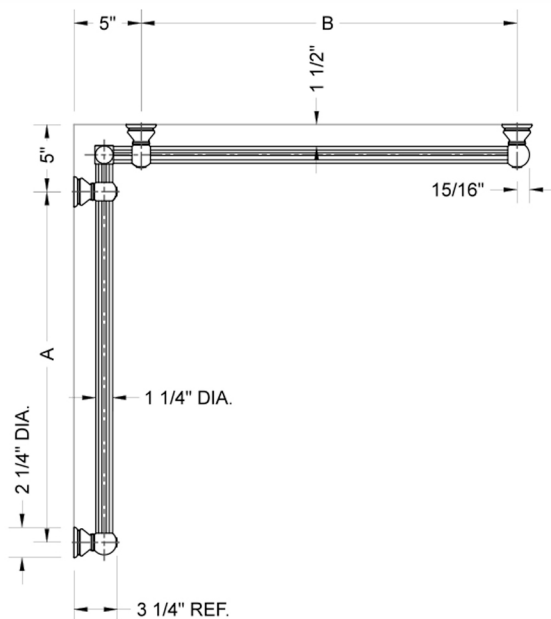

G33 24" x 32" Inside Corner Grab Bar

Model #: G33-24-32-IC-

FEATURES:

- ADA compliant when properly installed
- All brass construction, fully polished & plated
- All grab bars can be custom sized. Contact JACLO for pricing & availability
- Optional handshower sliders and toilet paper/wash cloth holders can be added only upon initial order
- Grab bars over 32" REQUIRE a middle post

SPECIFICATION DRAWING:

BRASS LUXURY GRAB BAR							
PART. #	DESCRIPTION	A	B	PART. #	DESCRIPTION	A	B
G33-12-12-IC	CENTER OF POST	12"	12"	G33-24-36-IC	CENTER OF POST	24"	36"
G33-12-16-IC	CENTER OF POST	12"	16"	G33-24-48-IC	CENTER OF POST	24"	48"
G33-12-24-IC	CENTER OF POST	12"	24"	G33-24-60-IC	CENTER OF POST	24"	60"
G33-12-32-IC	CENTER OF POST	12"	32"				
				G33-32-32-IC	CENTER OF POST	32"	32"
G33-12-36-IC	CENTER OF POST	12"	36"	G33-32-36-IC	CENTER OF POST	32"	36"
G33-12-48-IC	CENTER OF POST	12"	48"	G33-32-48-IC	CENTER OF POST	32"	48"
G33-12-60-IC	CENTER OF POST	12"	60"	G33-32-60-IC	CENTER OF POST	32"	60"
G33-16-16-IC	CENTER OF POST	16"	16"	G33-36-36-IC	CENTER OF POST	36"	36"
G33-16-24-IC	CENTER OF POST	16"	24"	G33-36-48-IC	CENTER OF POST	36"	48"
G33-16-32-IC	CENTER OF POST	16"	32"	G33-36-60-IC	CENTER OF POST	36"	60"
G33-16-36-IC	CENTER OF POST	16"	36"	G33-48-48-IC	CENTER OF POST	48"	48"
G33-16-48-IC	CENTER OF POST	16"	48"	G33-48-60-IC	CENTER OF POST	48"	60"
G33-16-60-IC	CENTER OF POST	16"	60"				
				G33-60-60-IC	CENTER OF POST	60"	60"
G33-24-24-IC	CENTER OF POST	24"	24"				
G33-24-32-IC	CENTER OF POST	24"	32"				