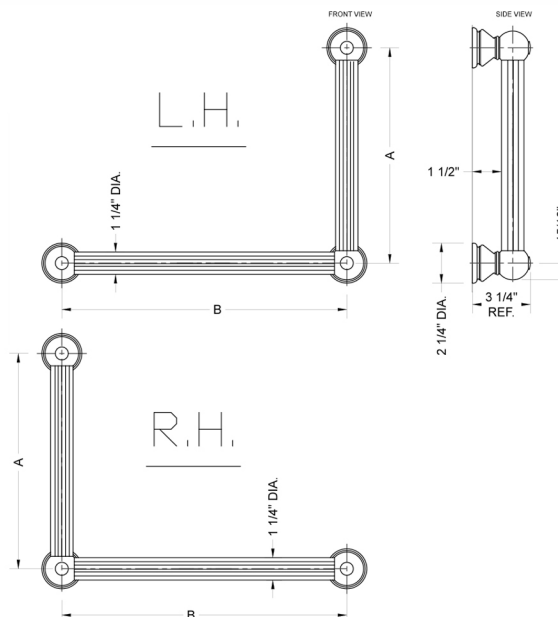

G33 16H x 32W 90° Left Hand Grab Bar

Model #: **G33-16H-32W-LH-**

FEATURES:

- ADA compliant when properly installed
- All brass construction, fully polished & plated
- All grab bars can be custom sized. Contact JACLO for pricing & availability
- Optional handshower sliders and toilet paper/wash cloth holders can be added only upon initial order
- Grab bars over 32" REQUIRE a middle post

SPECIFICATION DRAWING:

BRASS LUXURY GRAB BAR			
PART. #	DESCRIPTION	A H	B W
G33-12H-12W	CENTER TO CENTER	12"	12"
G33-12H-16W	CENTER TO CENTER	12"	16"
G33-12H-24W	CENTER TO CENTER	12"	24"
G33-12H-32W	CENTER TO CENTER	12"	32"
G33-16H-12W	CENTER TO CENTER	16"	12"
G33-16H-16W	CENTER TO CENTER	16"	16"
G33-16H-24W	CENTER TO CENTER	16"	24"
G33-16H-32W	CENTER TO CENTER	16"	32"
G33-24H-12W	CENTER TO CENTER	24"	12"
G33-24H-16W	CENTER TO CENTER	24"	16"
G33-24H-24W	CENTER TO CENTER	24"	24"
G33-24H-32W	CENTER TO CENTER	24"	32"
G33-32H-12W	CENTER TO CENTER	32"	12"
G33-32H-16W	CENTER TO CENTER	32"	16"
G33-32H-24W	CENTER TO CENTER	32"	24"
G33-32H-32W	CENTER TO CENTER	32"	32"