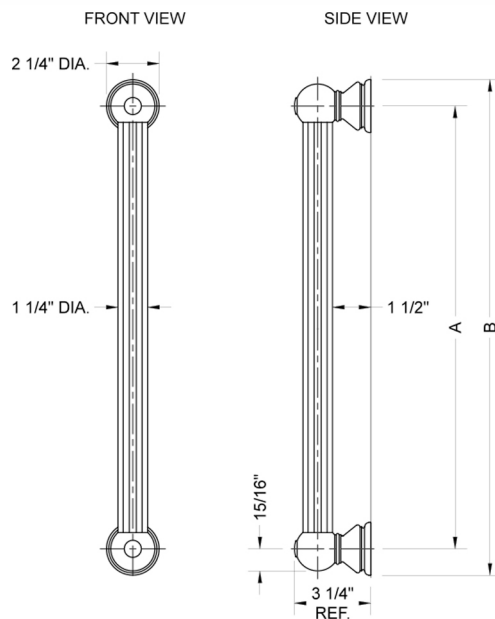

## 12" G33 Straight Grab Bar

Model #: G33-12-

### FEATURES:

- ADA compliant when properly installed
- All brass construction, fully polished & plated
- All grab bars can be custom sized. Contact JACLO for pricing & availability
- Optional handshower sliders and toilet paper/wash cloth holders can be added only upon initial order
- Grab bars over 32" REQUIRE a middle post

### SPECIFICATION DRAWING:

BRASS LUXURY GRAB BAR			
PART. #	DESCRIPTION	A	B
G33-12-XX	12" CENTER TO CENTER	12"	14 1/4"
G33-16-XX	16" CENTER TO CENTER	16"	18 1/4"
G33-18-XX	18" CENTER TO CENTER	18"	20 1/4"
G33-24-XX	24" CENTER TO CENTER	24"	28 1/4"
G33-32-XX	32" CENTER TO CENTER	32"	44 1/4"
*NOTE: GRAB BARS OVER 32" REQUIRE A MIDDLE POST			
G33-36-XX	36" CENTER TO CENTER	36"	38 1/4"
G33-42-XX	42" CENTER TO CENTER	42"	44 1/4"
G33-48-XX	48" CENTER TO CENTER	48"	50 1/4"
G33-60-XX	60" CENTER TO CENTER	60"	62 1/4"