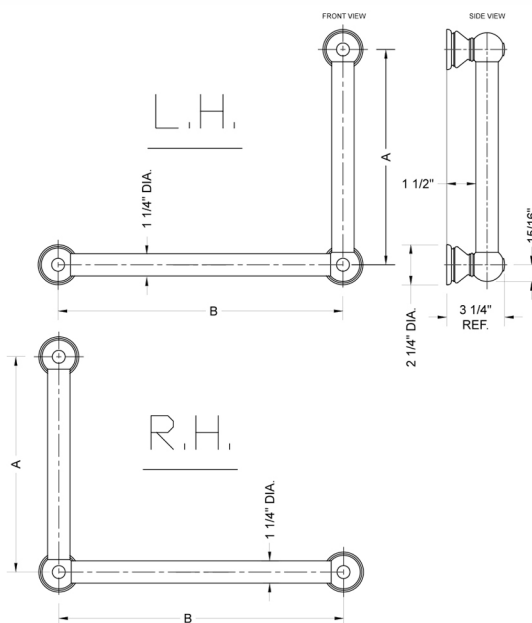

G30 32H x 24W 90° Left Hand Grab Bar

Model #: **G30-32H-24W-LH-**

FEATURES:

- ADA compliant when properly installed
- All brass construction, fully polished & plated
- All grab bars can be custom sized. Contact JACLO for pricing & availability
- Optional handshower sliders and toilet paper/wash cloth holders can be added only upon initial order
- Grab bars over 32" REQUIRE a middle post

SPECIFICATION DRAWING:

BRASS LUXURY GRAB BAR			
PART. #	DESCRIPTION	A H	B W
G30-12H-12W	CENTER TO CENTER	12"	12"
G30-12H-16W	CENTER TO CENTER	12"	16"
G30-12H-24W	CENTER TO CENTER	12"	24"
G30-12H-32W	CENTER TO CENTER	12"	32"
G30-16H-12W	CENTER TO CENTER	16"	12"
G30-16H-16W	CENTER TO CENTER	16"	16"
G30-16H-24W	CENTER TO CENTER	16"	24"
G30-16H-32W	CENTER TO CENTER	16"	32"
G30-24H-12W	CENTER TO CENTER	24"	12"
G30-24H-16W	CENTER TO CENTER	24"	16"
G30-24H-24W	CENTER TO CENTER	24"	24"
G30-24H-32W	CENTER TO CENTER	24"	32"
G30-32H-12W	CENTER TO CENTER	32"	12"
G30-32H-16W	CENTER TO CENTER	32"	16"
G30-32H-24W	CENTER TO CENTER	32"	24"
G30-32H-32W	CENTER TO CENTER	32"	32"