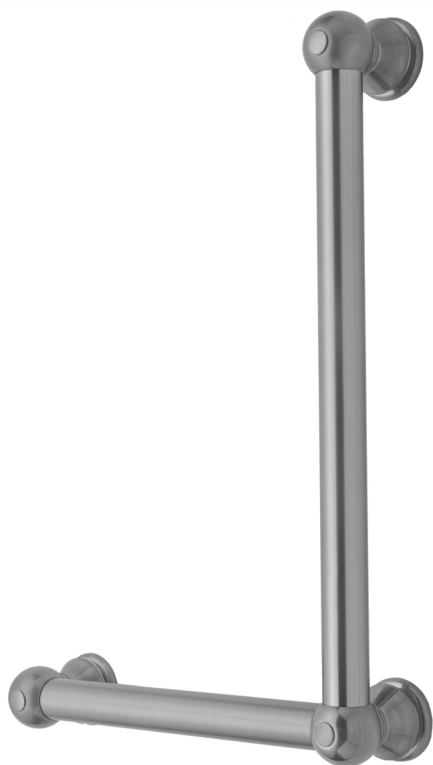

G30 32H x 24W 90° Left Hand Grab Bar

Model #: **G30-32H-24W-LH-**

FEATURES:

- ADA compliant when properly installed
- All brass construction, fully polished & plated
- All grab bars can be custom sized. Contact JACLO for pricing & availability
- Optional handshower sliders and toilet paper/wash cloth holders can be added only upon initial order
- Grab bars over 32" REQUIRE a middle post

AVAILABLE FINISHES:

Polished Chrome (PCH)	Satin Chrome (SC)	Bronze Umber (BU)
Satin Nickel (SN)	Pewter (PEW)	Caramel Bronze (CB)
Polished Nickel (PN)	Antique Brass (AB)	Antique Copper (ACU)
Oil-Rubbed Bronze (ORB)	Polished Brass (PB)	Polished Copper (PCU)
Vintage Bronze (VB)	Satin Brass (SB)	Rose Gold (RG)
Matte Black (MBK)	Satin Gold (SG)	Polished Gold (PG)
Black Nickel (BKN)	Bombay Gold (BG)	Jewelers Gold (JG)
Europa Bronze (EB)	White (WH)	Sedona Beige (SDB)
Tristan Brass (TB)	Unlacquered Brass (ULB)	Satin Cooper (SCU)

SPECIFICATION DRAWING:

BRASS LUXURY GRAB BAR			
PART. #	DESCRIPTION	A H	B W
G30-12H-12W	CENTER TO CENTER	12"	12"
G30-12H-16W	CENTER TO CENTER	12"	16"
G30-12H-24W	CENTER TO CENTER	12"	24"
G30-12H-32W	CENTER TO CENTER	12"	32"
G30-16H-12W	CENTER TO CENTER	16"	12"
G30-16H-16W	CENTER TO CENTER	16"	16"
G30-16H-24W	CENTER TO CENTER	16"	24"
G30-16H-32W	CENTER TO CENTER	16"	32"
G30-24H-12W	CENTER TO CENTER	24"	12"
G30-24H-16W	CENTER TO CENTER	24"	16"
G30-24H-24W	CENTER TO CENTER	24"	24"
G30-24H-32W	CENTER TO CENTER	24"	32"
G30-32H-12W	CENTER TO CENTER	32"	12"
G30-32H-16W	CENTER TO CENTER	32"	16"
G30-32H-24W	CENTER TO CENTER	32"	24"
G30-32H-32W	CENTER TO CENTER	32"	32"