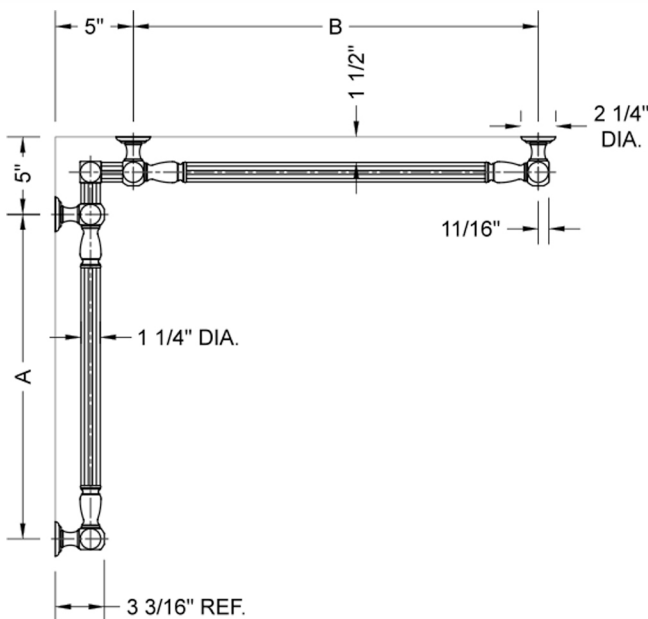

G21 12" x 48" Inside Corner Grab Bar Model #: G21-12-48-IC-

FEATURES:

- ADA compliant when properly installed
- All brass construction, fully polished & plated
- All grab bars can be custom sized. Contact JACLO for pricing & availability
- Optional handshower sliders and toilet paper/wash cloth holders can be added only upon initial order
- Grab bars over 32" REQUIRE a middle post

SPECIFICATION DRAWING:

BRASS LUXURY GRAB BAR							
PART. #	DESCRIPTION	A	B	PART. #	DESCRIPTION	A	B
G21-12-12-IC	CENTER OF POST	12"	12"	G21-24-36-IC	CENTER OF POST	24"	36"
G21-12-16-IC	CENTER OF POST	12"	16"	G21-24-48-IC	CENTER OF POST	24"	48"
G21-12-24-IC	CENTER OF POST	12"	24"	G21-24-60-IC	CENTER OF POST	24"	60"
G21-12-32-IC	CENTER OF POST	12"	32"				
				G21-32-32-IC	CENTER OF POST	32"	32"
G21-12-36-IC	CENTER OF POST	12"	36"	G21-32-36-IC	CENTER OF POST	32"	36"
G21-12-48-IC	CENTER OF POST	12"	48"	G21-32-48-IC	CENTER OF POST	32"	48"
G21-12-60-IC	CENTER OF POST	12"	60"	G21-32-60-IC	CENTER OF POST	32"	60"
G21-16-16-IC	CENTER OF POST	16"	16"	G21-36-36-IC	CENTER OF POST	36"	36"
G21-16-24-IC	CENTER OF POST	16"	24"	G21-36-48-IC	CENTER OF POST	36"	48"
G21-16-32-IC	CENTER OF POST	16"	32"	G21-36-60-IC	CENTER OF POST	36"	60"
G21-16-36-IC	CENTER OF POST	16"	36"	G21-48-48-IC	CENTER OF POST	48"	48"
G21-16-48-IC	CENTER OF POST	16"	48"	G21-48-60-IC	CENTER OF POST	48"	60"
G21-16-60-IC	CENTER OF POST	16"	60"				
				G21-60-60-IC	CENTER OF POST	60"	60"
G21-24-24-IC	CENTER OF POST	24"	24"				
G21-24-32-IC	CENTER OF POST	24"	32"				