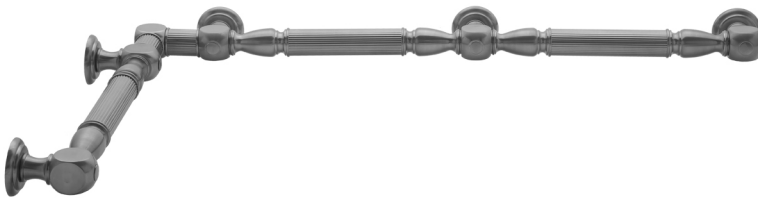

G21 12" x 48" Inside Corner Grab Bar Model #: G21-12-48-IC-

FEATURES:

- ADA compliant when properly installed
- All brass construction, fully polished & plated
- All grab bars can be custom sized. Contact JACLO for pricing & availability
- Optional handshower sliders and toilet paper/wash cloth holders can be added only upon initial order
- Grab bars over 32" REQUIRE a middle post

AVAILABLE FINISHES:

Polished Chrome (PCH)	Satin Chrome (SC)	Bronze Umber (BU)
Satin Nickel (SN)	Pewter (PEW)	Caramel Bronze (CB)
Polished Nickel (PN)	Antique Brass (AB)	Antique Copper (ACU)
Oil-Rubbed Bronze (ORB)	Polished Brass (PB)	Polished Copper (PCU)
Vintage Bronze (VB)	Satin Brass (SB)	Rose Gold (RG)
Matte Black (MBK)	Satin Gold (SG)	Polished Gold (PG)
Black Nickel (BKN)	Bombay Gold (BG)	Jewelers Gold (JG)
Europa Bronze (EB)	White (WH)	Sedona Beige (SDB)
Tristan Brass (TB)	Unlacquered Brass (ULB)	Satin Cooper (SCU)