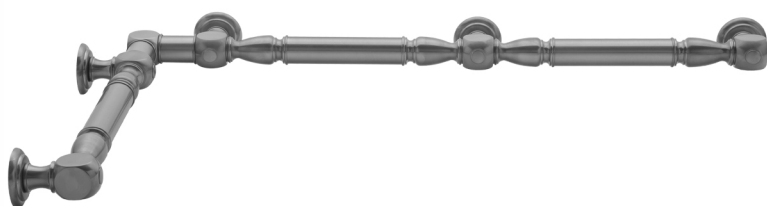

## G20 24" x 36" Inside Corner Grab Bar

Model #: **G20-24-36-IC-**

### FEATURES:

- ADA compliant when properly installed
- All brass construction, fully polished & plated
- All grab bars can be custom sized. Contact JACLO for pricing & availability
- Optional handshower sliders and toilet paper/wash cloth holders can be added only upon initial order
- Grab bars over 32" REQUIRE a middle post

### SPECIFICATION DRAWING:

BRASS LUXURY GRAB BAR							
PART. #	DESCRIPTION	A	B	PART. #	DESCRIPTION	A	B
G20-12-12-IC	CENTER OF POST	12"	12"	G20-24-36-IC	CENTER OF POST	24"	36"
G20-12-16-IC	CENTER OF POST	12"	16"	G20-24-48-IC	CENTER OF POST	24"	48"
G20-12-24-IC	CENTER OF POST	12"	24"	G20-24-60-IC	CENTER OF POST	24"	60"
G20-12-32-IC	CENTER OF POST	12"	32"				
				G20-32-32-IC	CENTER OF POST	32"	32"
G20-12-36-IC	CENTER OF POST	12"	36"	G20-32-36-IC	CENTER OF POST	32"	36"
G20-12-48-IC	CENTER OF POST	12"	48"	G20-32-48-IC	CENTER OF POST	32"	48"
G20-12-60-IC	CENTER OF POST	12"	60"	G20-32-60-IC	CENTER OF POST	32"	60"
G20-16-16-IC	CENTER OF POST	16"	16"	G20-36-36-IC	CENTER OF POST	36"	36"
G20-16-24-IC	CENTER OF POST	16"	24"	G20-36-48-IC	CENTER OF POST	36"	48"
G20-16-32-IC	CENTER OF POST	16"	32"	G20-36-60-IC	CENTER OF POST	36"	60"
G20-16-36-IC	CENTER OF POST	16"	36"	G20-48-48-IC	CENTER OF POST	48"	48"
G20-16-48-IC	CENTER OF POST	16"	48"	G20-48-60-IC	CENTER OF POST	48"	60"
G20-16-60-IC	CENTER OF POST	16"	60"				
G20-24-24-IC	CENTER OF POST	24"	24"	G20-60-60-IC	CENTER OF POST	60"	60"
G20-24-32-IC	CENTER OF POST	24"	32"				