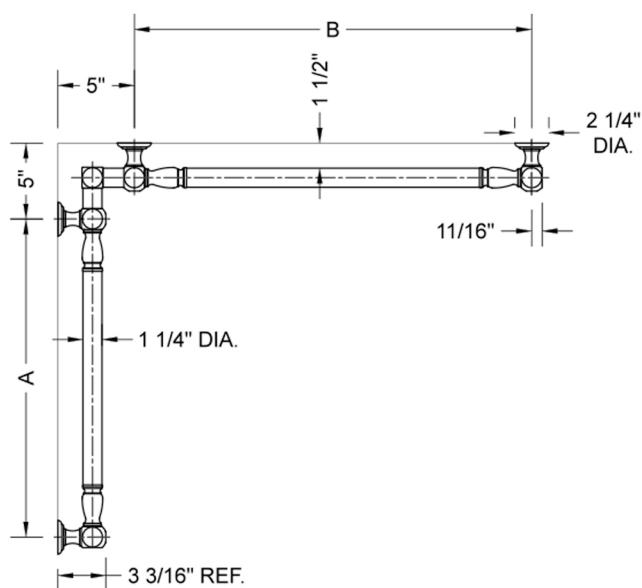

## G20 24" x 36" Inside Corner Grab Bar

Model #: **G20-24-36-IC-**

### FEATURES:

- ADA compliant when properly installed
- All brass construction, fully polished & plated
- All grab bars can be custom sized. Contact JACLO for pricing & availability
- Optional handshower sliders and toilet paper/wash cloth holders can be added only upon initial order
- Grab bars over 32" REQUIRE a middle post

### SPECIFICATION DRAWING:

BRASS LUXURY GRAB BAR							
PART. #	DESCRIPTION	A	B	PART. #	DESCRIPTION	A	B
G20-12-12-IC	CENTER OF POST	12"	12"	G20-24-36-IC	CENTER OF POST	24"	36"
G20-12-16-IC	CENTER OF POST	12"	16"	G20-24-48-IC	CENTER OF POST	24"	48"
G20-12-24-IC	CENTER OF POST	12"	24"	G20-24-60-IC	CENTER OF POST	24"	60"
G20-12-32-IC	CENTER OF POST	12"	32"				
				G20-32-32-IC	CENTER OF POST	32"	32"
G20-12-36-IC	CENTER OF POST	12"	36"	G20-32-36-IC	CENTER OF POST	32"	36"
G20-12-48-IC	CENTER OF POST	12"	48"	G20-32-48-IC	CENTER OF POST	32"	48"
G20-12-60-IC	CENTER OF POST	12"	60"	G20-32-60-IC	CENTER OF POST	32"	60"
G20-16-16-IC	CENTER OF POST	16"	16"	G20-36-36-IC	CENTER OF POST	36"	36"
G20-16-24-IC	CENTER OF POST	16"	24"	G20-36-48-IC	CENTER OF POST	36"	48"
G20-16-32-IC	CENTER OF POST	16"	32"	G20-36-60-IC	CENTER OF POST	36"	60"
G20-16-36-IC	CENTER OF POST	16"	36"	G20-48-48-IC	CENTER OF POST	48"	48"
G20-16-48-IC	CENTER OF POST	16"	48"	G20-48-60-IC	CENTER OF POST	48"	60"
G20-16-60-IC	CENTER OF POST	16"	60"				
G20-24-24-IC	CENTER OF POST	24"	24"	G20-60-60-IC	CENTER OF POST	60"	60"
G20-24-32-IC	CENTER OF POST	24"	32"				