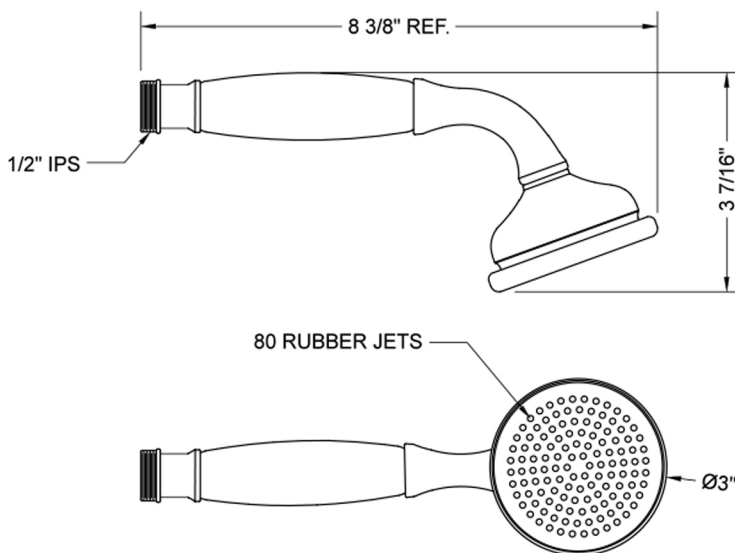

SPECIFICATION DRAWING:

SPRAY PATTERNS: