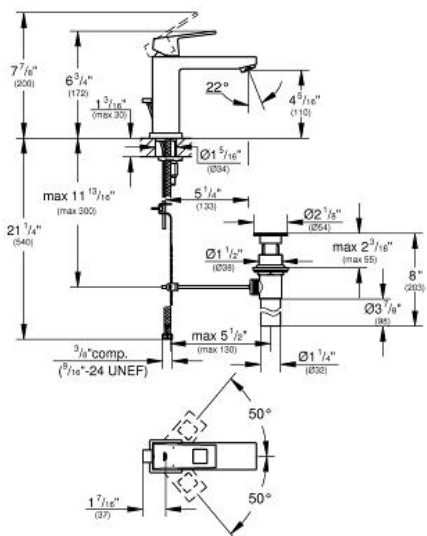

EUROCUBE Single-Handle Bathroom Faucet M-Size

MODEL # 23670000

Pure Freude
an Wasser

Product Description:

EUROCUBE
Single-Handle Bathroom Faucet M-Size

Standard Specification:

- Single hole installation
- Metal lever handle
- **GROHE SilkMove** 1.1" (28 mm) ceramic cartridge
- With temperature limiter
- **GROHE StarLight** chrome finish
- **GROHE EcoJoy**
- Includes waste-set drain assembly
- Stainless steel flex lines
- **GROHE QuickFix** installation system

Applicable Codes & Standards:

- Energy Policy Act of 1992
- NSF 61
- ASME A112.18.1/CSA B125.1
- US Federal and State material regulations
- EPA WaterSense®
- ICC/ANSI A117.1

Color:

- 23670000 StarLight Chrome