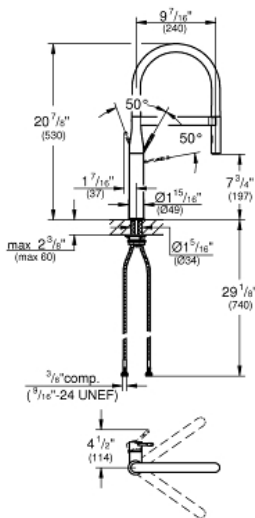

# ESSENCE PROFESSIONAL Single-Handle Kitchen Faucet

MODEL # 30295A00

Pure Freude  
an Wasser

**GROHE**

### Standard Specification:

- Single hole installation
- **GROHE StarLight** finish
- **GROHE SilkMove** 1.1" (28 mm) ceramic cartridge
- Flow strainer
- With integrated temperature limiter
- Professional spray
- With flexible, hygienic GROHFlexx kitchen Santoprene hose
- Diverter: laminar spray/SpeedClean shower jet
- Automatic return to laminar spray
- Metal spray
- **GROHE EasyDock M** integrated magnet for seamless docking of the spray head
- Swivel spout
- Swivel area 360°
- Check valve included to prevent backflow
- Stainless steel flex lines
- Quick installation system
- Max Flow Rate 1.75 gpm