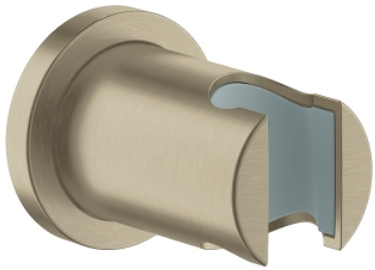

RAINSOWER  
Wall Hand Shower Holder  
MODEL # 27074EN0

Pure Freude  
an Wasser

**Product Description:**  
RAINSOWER  
Wall Hand Shower Holder

**Standard Specification:**  
• GROHE StarLight finish

**Color:**  
□ 27074EN0 Brushed Nickel InfinityFinish