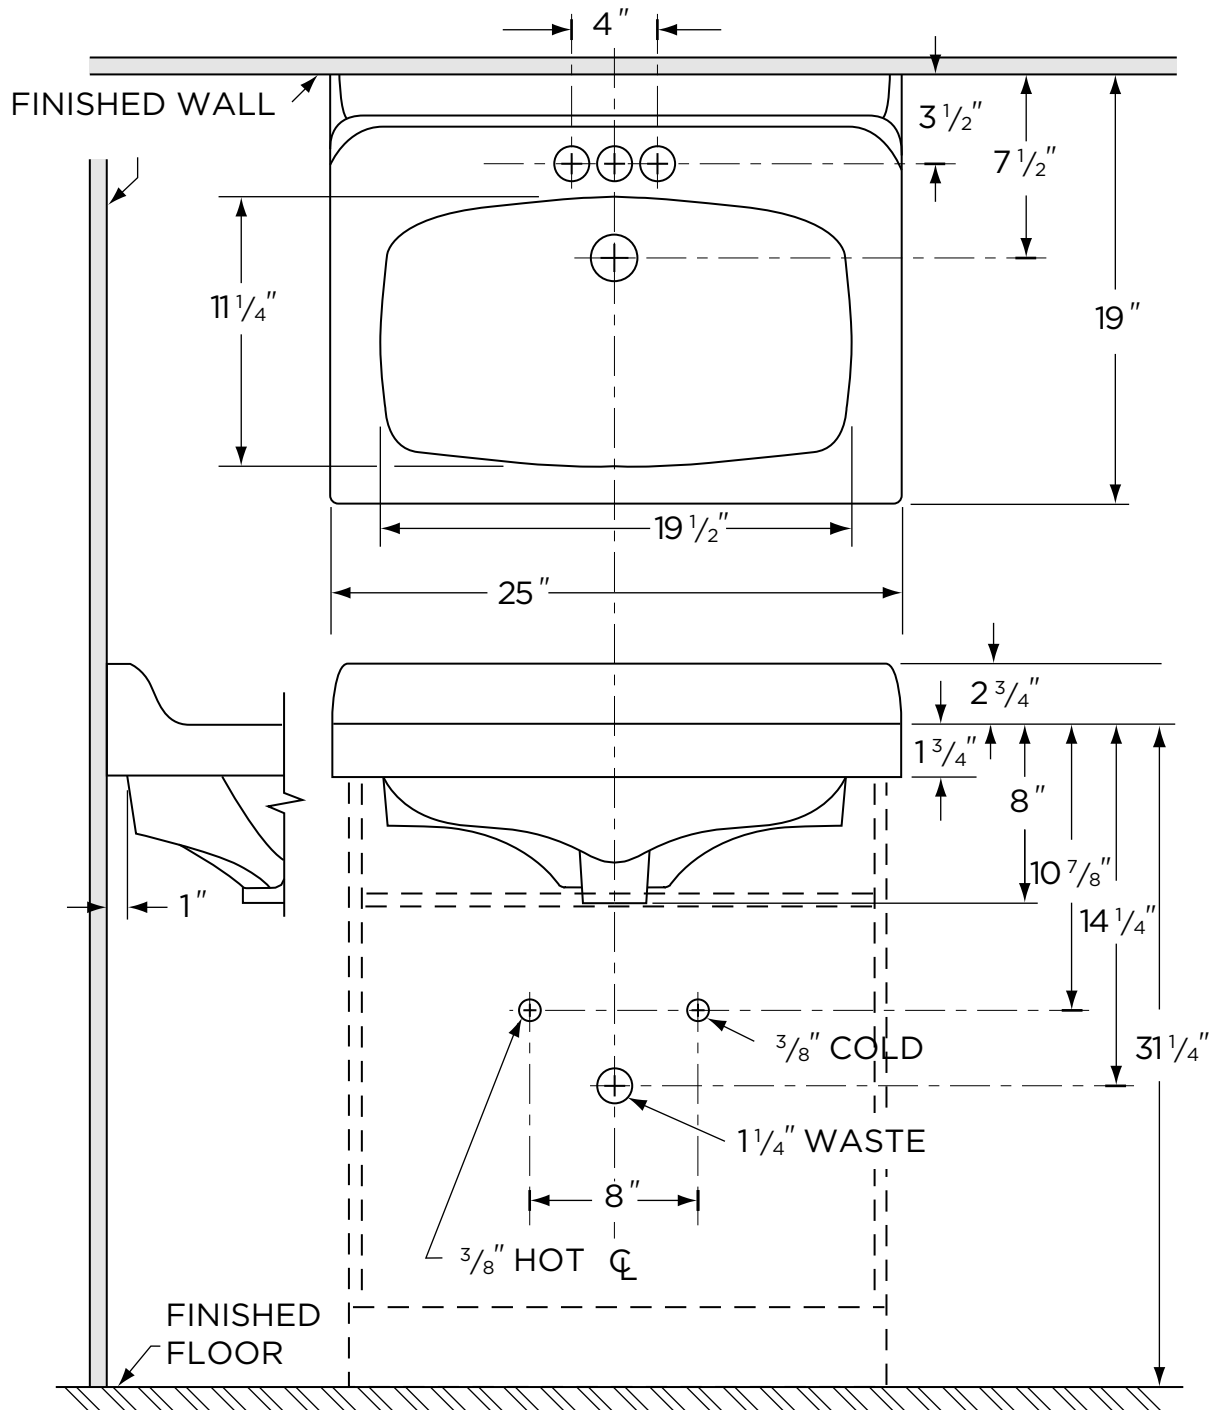

### Features:

- 25" x 19" Vanity Top Lavatory
- 4" Faucet Centers
- 2 3/4" Integral Back Splash
- 19" x 11" Rectangular Bowl
- Front Overflow
- Rectangular shaped basin
- Fits 24" x 18" vanity cabinets

### Dimensions:

Height ..... 10 3/8"  
 Width ..... 25"  
 Depth ..... 19"  
 Back Splash Height ..... 2 3/4"  
 Shipping Weight ..... 42 lbs

Job Name	
Date	
Model Specified	
Quantity	
Customer	
Contractor	
Architect/engineer	

www.gerberonline.com

NOTES:  
All dimensions are in inches.  
Illustrations may not be drawn to scale.

IMPORTANT:  
Dimensions of fixtures are nominal and may vary within the range of tolerances established by ASME Standard A 112.19.2.