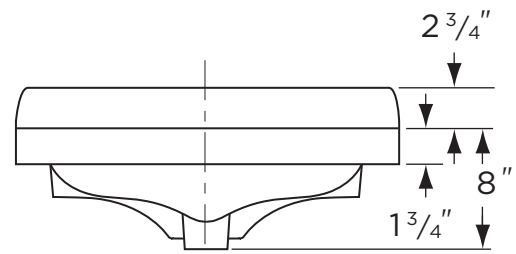

## MARQUIS™ Double Door Vanity Top

### Features:

- 25" x 19" Vanity Top Lavatory
- 4" Faucet Centers
- 2 3/4" Integral Back Splash
- 19" x 11" Rectangular Bowl
- Front Overflow
- Rectangular shaped basin
- Fits 24" x 18" vanity cabinets

### Dimensions:

Height ..... 10 3/8"  
 Width ..... 25"  
 Depth ..... 19"  
 Back Splash Height ..... 2 3/4"  
 Shipping Weight ..... 42 lbs

Job Name	
Date	
Model Specified	
Quantity	
Customer	
Contractor	
Architect/engineer	

www.gerberonline.com

NOTES:  
All dimensions are in inches.  
Illustrations may not be drawn to scale.

IMPORTANT:  
Dimensions of fixtures are nominal and may vary within the range of tolerances established by ASME Standard A 112.19.2.