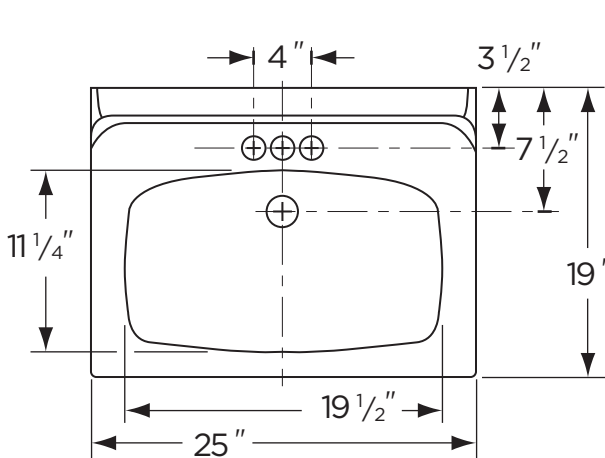

### Features:

- 25" x 19" Vanity Top Lavatory
- 4" Faucet Centers
- 2 3/4" Integral Back Splash
- 19" x 11" Rectangular Bowl
- Front Overflow
- Rectangular shaped basin
- Fits 24" x 18" vanity cabinets

### Dimensions:

Height ..... 10 3/8"  
 Width ..... 25"  
 Depth ..... 19"  
 Back Splash Height ..... 2 3/4"  
 Shipping Weight ..... 42 lbs

Job Name	
Date	
Model Specified	
Quantity	
Customer	
Contractor	
Architect/engineer	

www.gerberonline.com

NOTES:  
All dimensions are in inches.  
Illustrations may not be drawn to scale.

IMPORTANT:  
Dimensions of fixtures are nominal and may vary within the range of tolerances established by ASME Standard A 112.19.2.