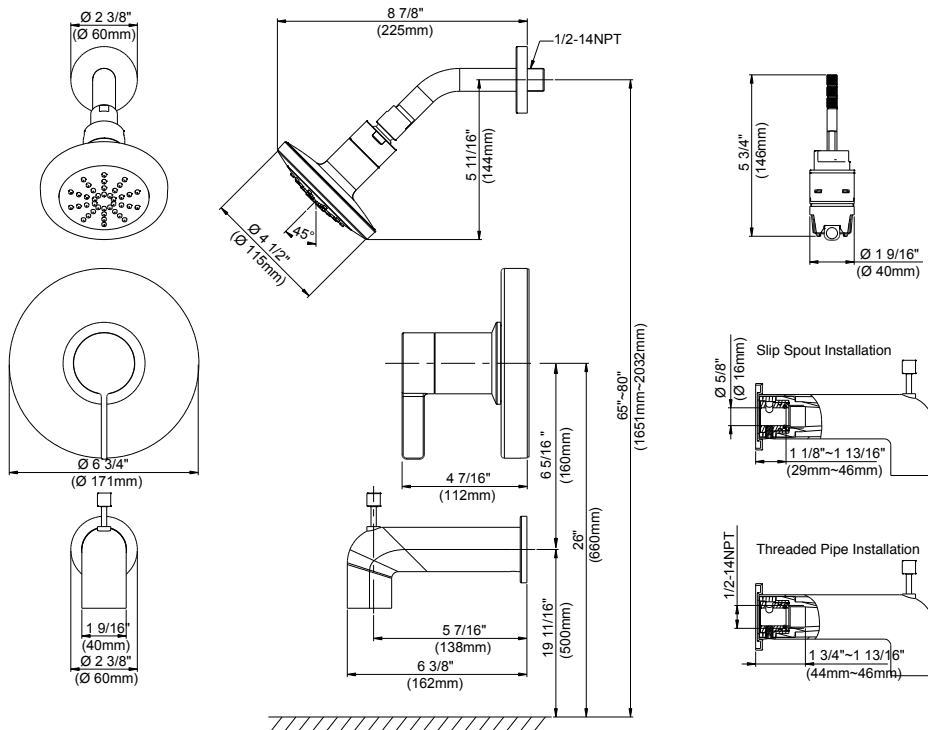

SPECIFICATIONS

Features/Benefits

- Diverter on Tub Spout (D511030TC and D512030TC Only)
- Requires Gerber Treysta® Rough-In, G00GS50 Series (Horizontal Inputs) or G00GS52 Series (Vertical Inputs), Sold Separately
- Includes Treysta® Ceramic Disc Pressure Balance Cartridge
- Includes Mono Chic® 4 1/2" Single Function Showerhead, D460057 (1.75 gpm) or D460058 (2.0 gpm)
- 1.75 gpm (6.6 L/min) Max Flow @ 80 psi (D511030TC/D501530TC Only)
- 2.0 gpm (7.6 L/min) Max Flow @ 80 psi (D512030TC/D512530TC Only)
- 6" Metal Shower Arm
- 6 1/2" Tub Spout, DA666934 (D511030TC/D512030TC Only)
- Finish-Matched Deep Wall Kit, D113001, Sold Separately
- Finish-Matched Shallow Wall Kit, GA663B11, Sold Separately

Available Color/Finishes

Color	Description
	Chrome

Please see gerberonline.com or current price list for available finishes. Finish is defined by additional suffix.

Standards & Certifications

(Lever Handle)

Flow Rate

Submittal Information:

Name: _____
Location: _____

Contractor: _____
Contact #: _____