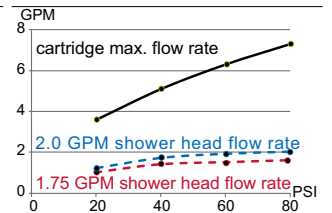

Flow Rate

Submittal Information:

Name: _____
Location: _____

Contractor: _____
Contact #: _____