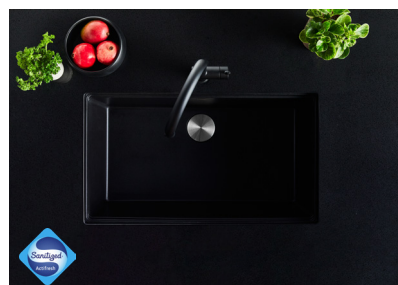

## Integrated for balance

With our easy-to-use integrated ledge system, you'll accomplish more with your sink while making the most of your surrounding counter space. Custom fit cutting boards, roller mats, and colanders are designed to keep all your kitchen tasks within reach.

## Wash, prep, work, and life

Maris sinks feature deep-capacity bowls that can easily accommodate baking trays, pots, and pans. These generous-sized sinks are available in seven color hues to create a clean, sophisticated look.

## GRANITE 31" SINGLE BOWL SINK Model MAG11029-S