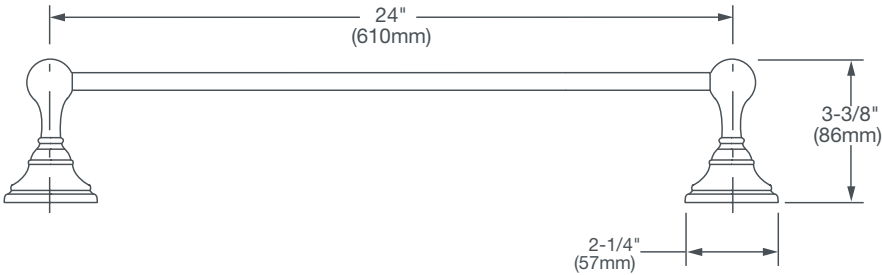

RANDALL™ 24" TOWEL BAR

- Solid brass construction
- Concealed mounting
- Includes assembly hardware

AVAILABLE FINISHES

Polished Chrome
 Brushed Nickel
 Platinum Nickel
 Satin Brass

FINISH CODE

100
 144
 150
 427

DESCRIPTION

24" Towel Bar

PRODUCT NUMBER

D35102240.XX

IMPORTANT: These measurements are subject to change or cancellation. No responsibility is assumed for use of superseded or voided pages.