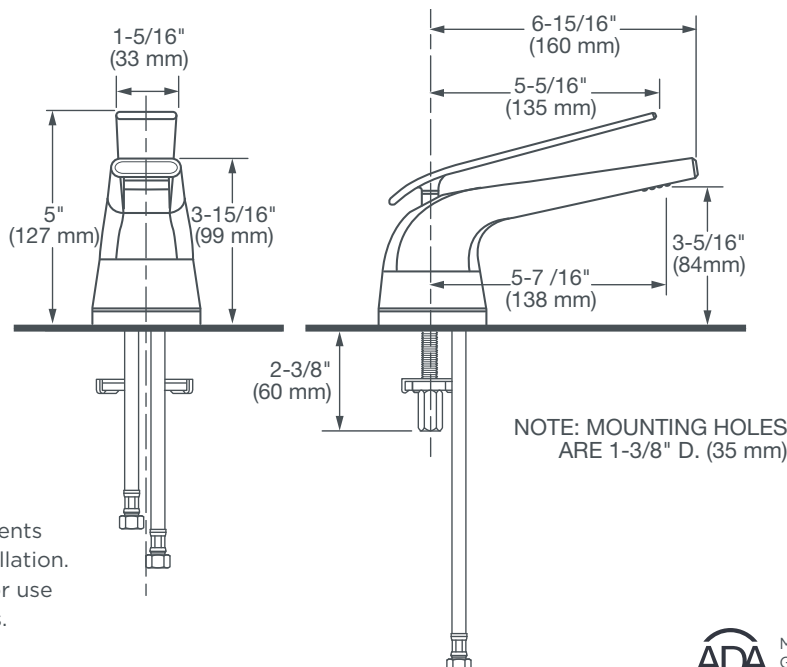

AVAILABLE FINISHES

Polished Chrome
Brushed Nickel
Platinum Nickel

FINISH CODE

100
144
150

DESCRIPTION

Single Lever Faucet

PRODUCT NUMBER

D35120102RB.XXX

IMPORTANT: These measurements are subject to change or cancellation. No responsibility is assumed for use of superseded or voided pages.

PART OF **LIXIL**

Meets the Americans with Disabilities Act Guidelines and ANSI A117.1 Requirements for the physically challenged.