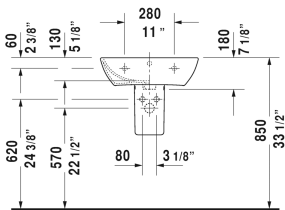

ME by Starck Washbasin # 233555..00 / 233555..30 /  
233555..00 / 233555..30

| < 21 5/8" Inch > |

Washbasin	Dimension	Weight	Order number
with overflow, with faucet deck, underside fully glazed, hardware included, wall-mounted, 21 5/8" Inch			
<b>Colors</b>			
00 White 32 White Satin Matt			
<b>Variant</b>			
●	21 5/8" x 17 3/8" Inch	34.2 lb	233555..00
● ● ●	21 5/8" x 17 3/8" Inch	34.2 lb	233555..30
●	21 5/8" x 17 3/8" Inch	34.2 lb	233555..00
● ● ●	21 5/8" x 17 3/8" Inch	34.2 lb	233555..30
Sanitary ceramics with the special WonderGliss surface finish will remain clean and attractive-looking for a long time to come. When ordering WonderGliss please add a "1" as eleventh digit to the model number.			
<b>Suitable products</b>			
Pedestal for # 233565, 233560, 233555, 233613, 233612, 233610, 233683, 233663, 6 7/8" x 8 1/4" Inch	6 7/8" x 8 1/4" Inch		085839
Siphon cover for # 233565, 233560, 233555, 233613, 233612, 233610, 233683, 233663, 6 3/4" x 11 3/4" Inch	6 3/4" x 11 3/4" Inch		085840

All drawings contain the necessary measurements which are subject to standard tolerances. They are stated in inch & mm and are non-binding. Exact measurements, in particular for customized installation scenarios, can only be taken from the finished ceramic piece.