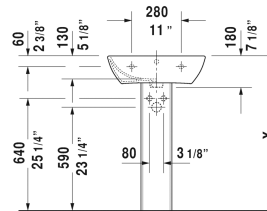

ME by Starck Washbasin # 233555..00 / 233555..30 /  
233555..00 / 233555..30

| < 21 5/8" Inch > |

Washbasin	Dimension	Weight	Order number
with overflow, with faucet deck, underside fully glazed, hardware included, wall-mounted, 21 5/8" Inch			
<b>Colors</b>			
00 White 32 White Satin Matt			
<b>Variant</b>			
●	21 5/8" x 17 3/8" Inch	34.2 lb	233555..00
● ● ●	21 5/8" x 17 3/8" Inch	34.2 lb	233555..30
●	21 5/8" x 17 3/8" Inch	34.2 lb	233555..00
● ● ●	21 5/8" x 17 3/8" Inch	34.2 lb	233555..30
Sanitary ceramics with the special WonderGliss surface finish will remain clean and attractive-looking for a long time to come. When ordering WonderGliss please add a "1" as eleventh digit to the model number.			
<b>Suitable products</b>			
Pedestal for # 233565, 233560, 233555, 233613, 233612, 233610, 233683, 233663, 6 7/8" x 8 1/4" Inch	6 7/8" x 8 1/4" Inch		085839
Siphon cover for # 233565, 233560, 233555, 233613, 233612, 233610, 233683, 233663, 6 3/4" x 11 3/4" Inch	6 3/4" x 11 3/4" Inch		085840

All drawings contain the necessary measurements which are subject to standard tolerances. They are stated in inch & mm and are non-binding. Exact measurements, in particular for customized installation scenarios, can only be taken from the finished ceramic piece.