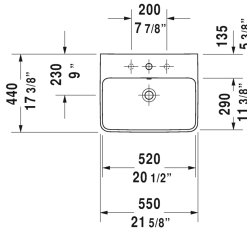

ME by Starck Washbasin # 233555..00 / 233555..30 /  
233555..00 / 233555..30

| < 21 5/8" Inch > |

Washbasin	Dimension	Weight	Order number
with overflow, with faucet deck, underside fully glazed, hardware included, wall-mounted, 21 5/8" Inch			
<b>Colors</b>			
00 White 32 White Satin Matt			
<b>Variant</b>			
●	21 5/8" x 17 3/8" Inch	34.2 lb	233555..00
● ● ●	21 5/8" x 17 3/8" Inch	34.2 lb	233555..30
●	21 5/8" x 17 3/8" Inch	34.2 lb	233555..00
● ● ●	21 5/8" x 17 3/8" Inch	34.2 lb	233555..30
Sanitary ceramics with the special WonderGliss surface finish will remain clean and attractive-looking for a long time to come. When ordering WonderGliss please add a "1" as eleventh digit to the model number.			
<b>Suitable products</b>			
Pedestal for # 233565, 233560, 233555, 233613, 233612, 233610, 233683, 233663, 6 7/8" x 8 1/4" Inch	6 7/8" x 8 1/4" Inch		085839
Siphon cover for # 233565, 233560, 233555, 233613, 233612, 233610, 233683, 233663, 6 3/4" x 11 3/4" Inch	6 3/4" x 11 3/4" Inch		085840

All drawings contain the necessary measurements which are subject to standard tolerances. They are stated in inch & mm and are non-binding. Exact measurements, in particular for customized installation scenarios, can only be taken from the finished ceramic piece.