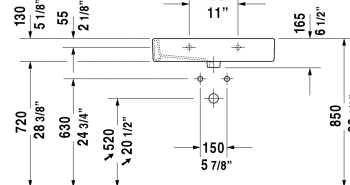

Vero Washbasin ground # 045470..25 / 045470..27 / 045470..28

< 27 1/2" Inch >

8532 Fogo

Washbasin ground	Dimension	Weight	Order number
with tap platform, hardware included, wall-mounted, cUPC listed, 27 1/2" Inch			
Colors			
00 White 08 Black			
Variant			
●●● with overflow	27 1/2" x 18 1/2" Inch	46.1 lb	045470..25
● with overflow	27 1/2" x 18 1/2" Inch	46.1 lb	045470..27
☒ with overflow	27 1/2" x 18 1/2" Inch	46.1 lb	045470..28
Infobox			
Washbasin is not ADA compliant in combination with pedestal, siphon cover or metal console			
Sanitary ceramics with the special WonderGliss surface finish will remain clean and attractive-looking for a long time to come. When ordering WonderGliss please add a "1" as eleventh digit to the model number.			
Design Siphon		3.3 lb	005036
Pop-up basin waste with horizontal lever**	2" Inch	1.1 lb	005031
Suitable products			
Vanity unit wall-mounted 1 pull-out compartment, countertop including one cut-out, for 1 above-counter basin central, 39 3/8" x 21 5/8" Inch	39 3/8" x 21 5/8" Inch		KT6695

All drawings contain the necessary measurements which are subject to standard tolerances. They are stated in inch & mm and are non-binding. Exact measurements, in particular for customized installation scenarios, can only be taken from the finished ceramic piece.