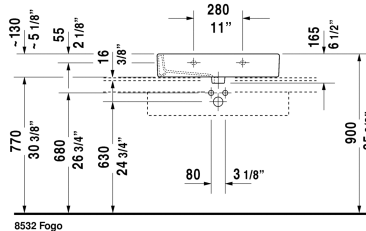

Vero Washbasin ground # 045470..25 / 045470..27 / 045470..28

< 27 1/2" Inch >

8532 Fogo

Washbasin ground	Dimension	Weight	Order number
with tap platform, hardware included, wall-mounted, cUPC listed, 27 1/2" Inch			
Colors			
00 White 08 Black			
Variant			
●●● with overflow	27 1/2" x 18 1/2" Inch	46.1 lb	045470..25
● with overflow	27 1/2" x 18 1/2" Inch	46.1 lb	045470..27
☒ with overflow	27 1/2" x 18 1/2" Inch	46.1 lb	045470..28
Infobox			
Washbasin is not ADA compliant in combination with pedestal, siphon cover or metal console			
Sanitary ceramics with the special WonderGliss surface finish will remain clean and attractive-looking for a long time to come. When ordering WonderGliss please add a "1" as eleventh digit to the model number.			
Design Siphon		3.3 lb	005036
Pop-up basin waste with horizontal lever**	2" Inch	1.1 lb	005031
Suitable products			
Vanity unit wall-mounted 1 pull-out compartment, countertop including one cut-out, for 1 above-counter basin central, 39 3/8" x 21 5/8" Inch	39 3/8" x 21 5/8" Inch		KT6695

All drawings contain the necessary measurements which are subject to standard tolerances. They are stated in inch & mm and are non-binding. Exact measurements, in particular for customized installation scenarios, can only be taken from the finished ceramic piece.