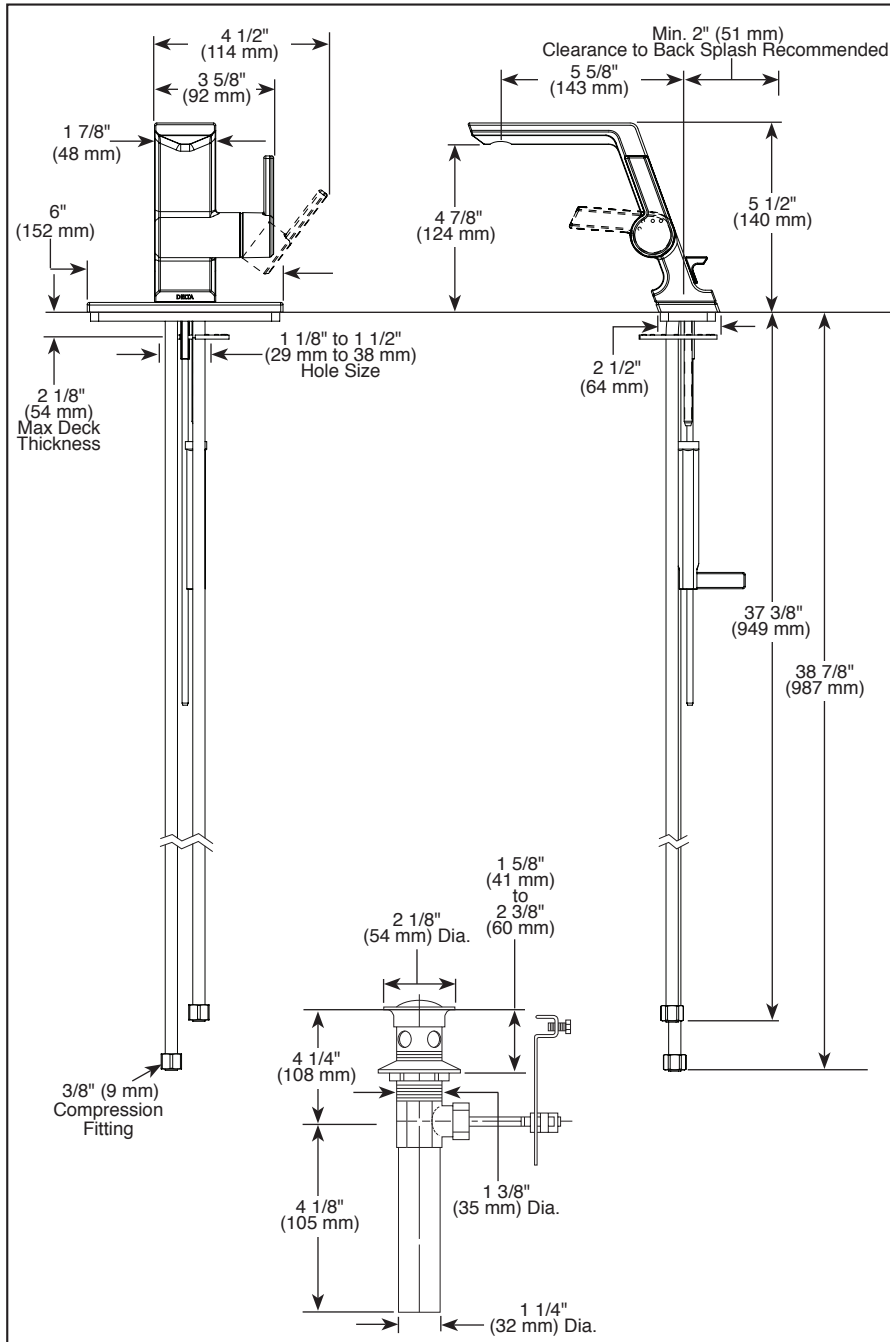

▲ Designate Proper Finish Suffix

Delta reserves the right (1) to make changes in specifications and materials, and (2) to change or discontinue models, both without notice or obligation. Dimensions are for reference only. See current full-line price book or www.deltafaucet.com for finish options and product availability.

DSP-L-599-MPU-DST Rev. H

Delta Faucet Company

55 E. 111th Street, Indianapolis, IN 46280
350 South Edgeware Road, St. Thomas, ON N5P 4L1
© 2021 Delta Faucet Company