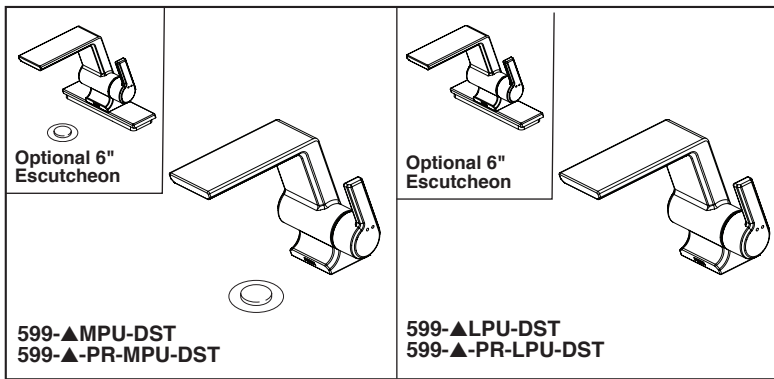

see what Delta can do™

BATHROOM FAUCET

- Pivotal® Bath Collection
- Single Handle Deck Mount

FEATURES:

- Lumicoat™ Finish (-PR models only)
- Lumicoat™ Finishes easily wipe clean without cleaners and chemicals on the products most commonly touched areas

STANDARD SPECIFICATIONS:

- Max. flow rate 1.2 gpm @ 60 psi, 4.5 L/min @ 414 kPa
- One or three hole mount (escutcheon optional, not included)
- Solid brass fabricated body
- Diamond coated ceramic cartridge
- 3/8" O.D. straight, staggered PEX supply tubes
- Models have metal drain with pop-up type fitting with plated flange and stopper
- "LPU" models less pop-up drain; no lift rod hole
- Drain operates using vertical slide mechanism
- Red/blue indicator markings

WARRANTY

- Parts and Finish - Lifetime limited warranty; or for commercial purchasers, 10 years for multi-family residential (apartments and condominiums) and 5 years for all other commercial uses, in each case from the date of purchase.
- Electronic Parts and Batteries (if applicable) - 5 years from the date of purchase; or for commercial purchasers, 1 year from the date of purchase. No warranty is provided on batteries.

COMPLIES WITH:

- ASME A112.18.1 / CSA B125.1
- ASME A112.18.2 / CSA B125.2
- Indicates compliance to ICC/ANSI A117.1 - Valve control only
- EPA WaterSense®

Submitted Model No.: _____

Specific Features: _____