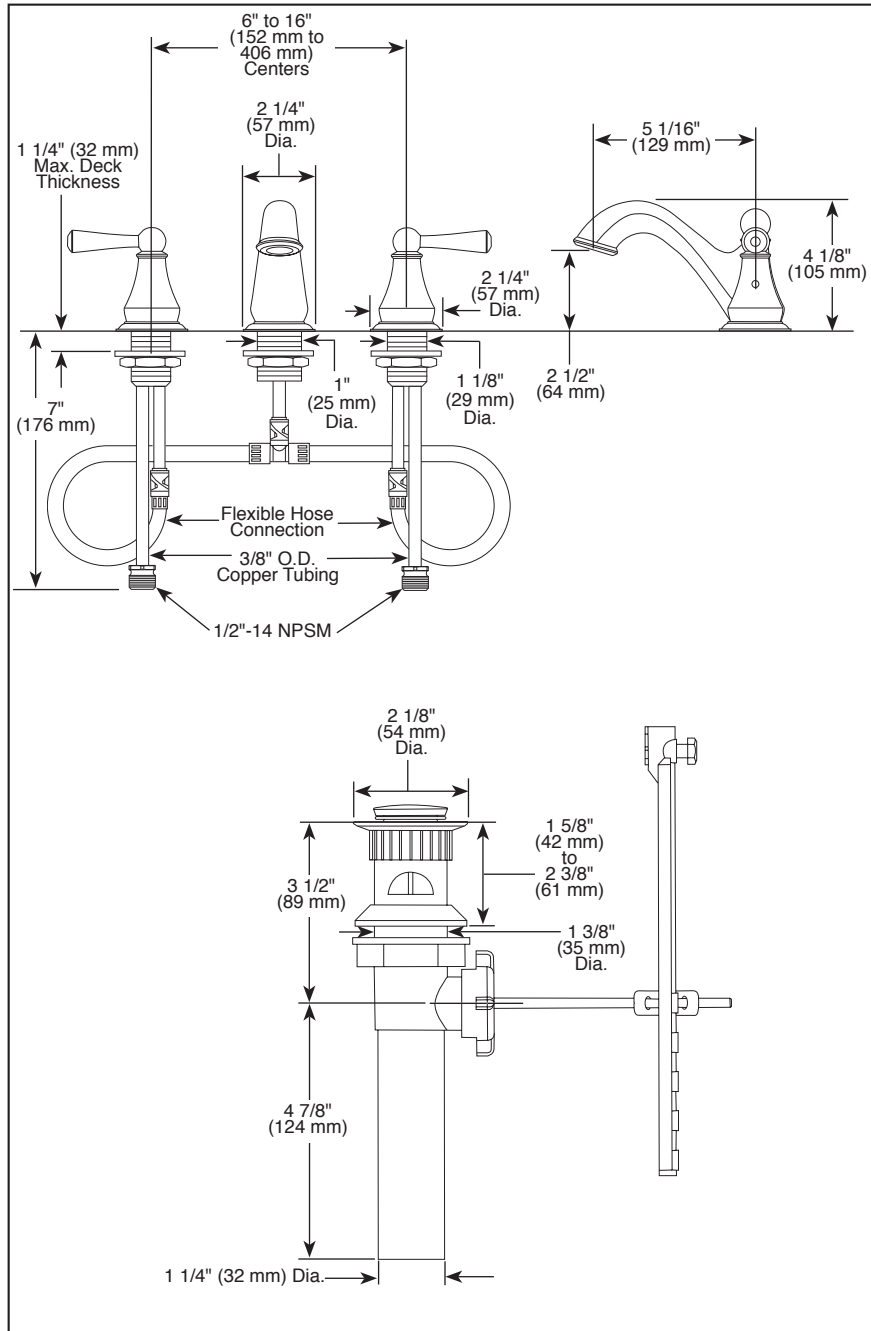

35999LF ▲

Submitted Model No.: _____

Specific Features: _____

▲ Designate Proper Finish Suffix

Delta reserves the right (1) to make changes in specifications and materials, and (2) to change or discontinue models, both without notice or obligation. Dimensions are for reference only. See current full-line price book or www.deltafaucet.com for finish options and product availability.
 DSP-L-35999LF Rev. D

see what Delta can do™

BATHROOM FAUCET

- Haywood™ Series
- Two Handle Widespread Deck Mount

FEATURES:

- Quick-Snap® Installation

STANDARD SPECIFICATIONS:

- Max. flow rate 1.2 gpm @ 60 psi, 4.5 L/min @ 414 kPa
- Three hole mount
- Solid brass fabricated end valve and spout bodies
- 1/4 turn handle stops
- Control mechanism is a rotating cylinder with stainless steel plate and 90° rotation, with replaceable non-metallic seats operating in stainless steel lined sockets.
- 3/8" O.D. copper supply tubes
- Standard mounting deck thickness can be extended 1" with RP10612