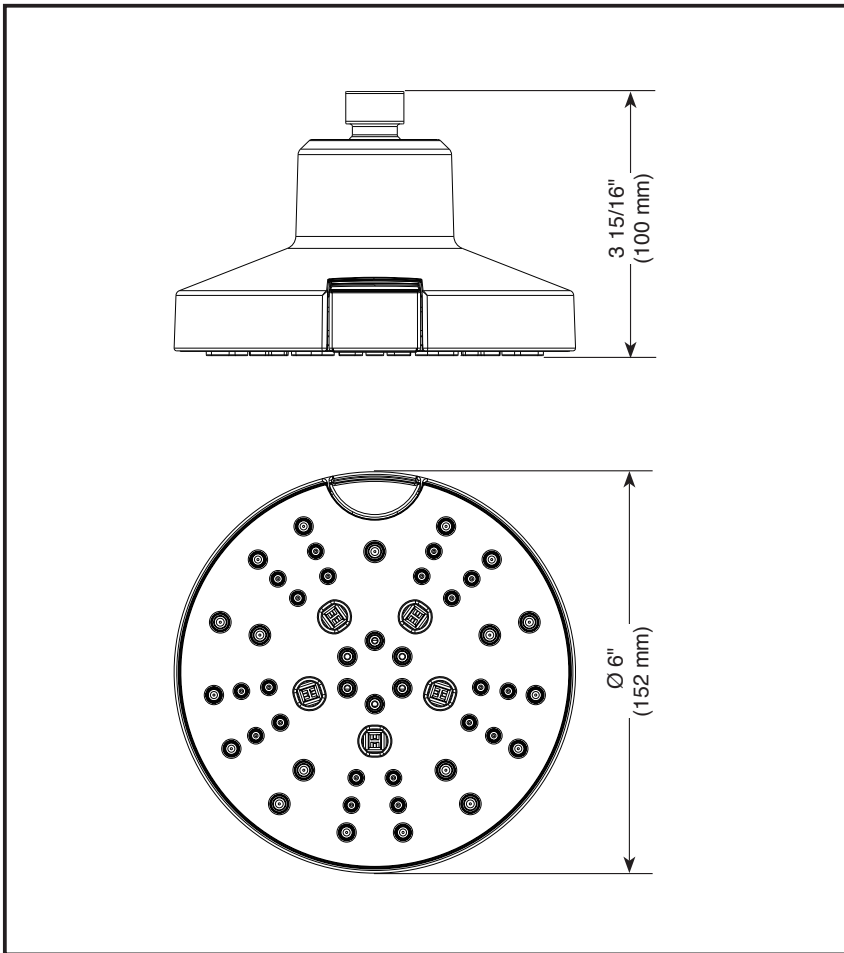

SHOWER HEAD

- 5-Spray Setting Shower Head
- Push Button Diverter

FEATURES:

- Touch-Clean® Nozzles
- H₂Okinetic® Technology
- Lumicoat™ Finish (-PR models only)
- Lumicoat™ Finishes easily wipe clean without cleaners and chemicals on the products most commonly touched areas

STANDARD SPECIFICATIONS

- Max flow rate 1.75 gpm @ 80 psi, 6.6 L/min @ 550 kPa
- Change spray modes with push button
- Shower head with five spray settings - pause is a non-positive shut-off
- Metal ball connector for durability, easy installation
- Ball connector swivel angle is 44° (22° per side)
- Standard 1/2"-14 NPT pipe fitting

COMPLIES WITH:

- ASME A112.18.1 / CSA B125.1
- EPA WaterSense®

Submitted Model No.: _____

Specific Features: _____

▲ Designate proper finish suffix

Spray Patterns

Delta reserves the right (1) to make changes in specifications and materials, and (2) to change or discontinue models, both without notice or obligation. Dimensions are for reference only. See current full-line price book or www.deltafaucet.com for finish options and product availability.