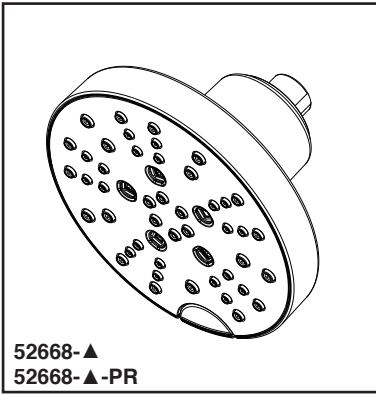

SHOWER HEAD

- 5-Spray Setting Shower Head
- Push Button Diverter

FEATURES:

- Touch-Clean® Nozzles
- H₂Okinetic® Technology
- Lumicoat™ Finish (-PR models only)
- Lumicoat™ Finishes easily wipe clean without cleaners and chemicals on the products most commonly touched areas

STANDARD SPECIFICATIONS

- Max flow rate 1.75 gpm @ 80 psi, 6.6 L/min @ 550 kPa
- Change spray modes with push button
- Shower head with five spray settings - pause is a non-positive shut-off
- Metal ball connector for durability, easy installation
- Ball connector swivel angle is 44° (22° per side)
- Standard 1/2"-14 NPT pipe fitting

COMPLIES WITH:

- ASME A112.18.1 / CSA B125.1
- EPA WaterSense®

Submitted Model No.: _____

Specific Features: _____

▲ Designate proper finish suffix

Spray Patterns

Delta reserves the right (1) to make changes in specifications and materials, and (2) to change or discontinue models, both without notice or obligation. Dimensions are for reference only. See current full-line price book or www.deltafaucet.com for finish options and product availability.