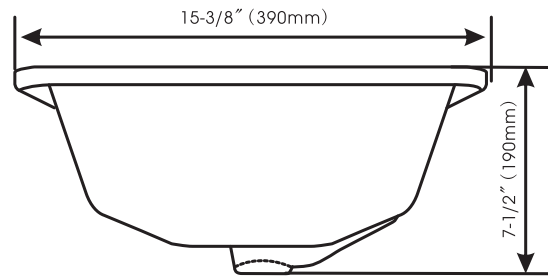

17" x 13" Under-mount

Model	Color
561-8826	White
562-0195	Biscuit

Forsyth 17" x 13" Under-Mount Bowl

DESCRIPTION

- * 17" x 13" Under-mount Lavatory With Unglazed Rim
- * 7-1/2" Depth
- * Polished Top Rim For Easier Installation
- * Gross Weight : 17. 2LBS
- * Deep Bowl With Large Wash Area
- * Available In White And Biscuit