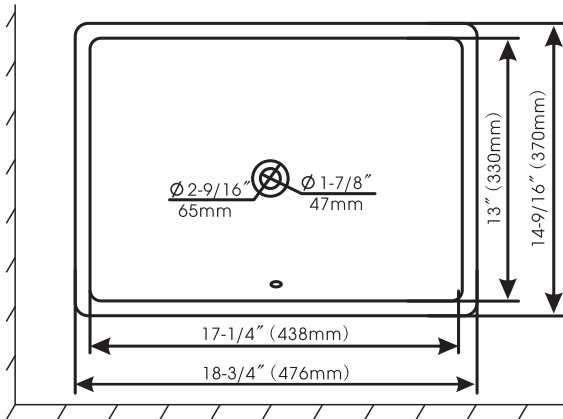

17" x 13" Under-mount

Model	Color
561-8826	White
562-0195	Biscuit

Forsyth 17" x 13" Under-Mount Bowl

DESCRIPTION

- * 17" x 13" Under-mount Lavatory With Unglazed Rim
- * 7-1/2" Depth
- * Polished Top Rim For Easier Installation
- * Gross Weight : 17. 2LBS
- * Deep Bowl With Large Wash Area
- * Available In White And Biscuit