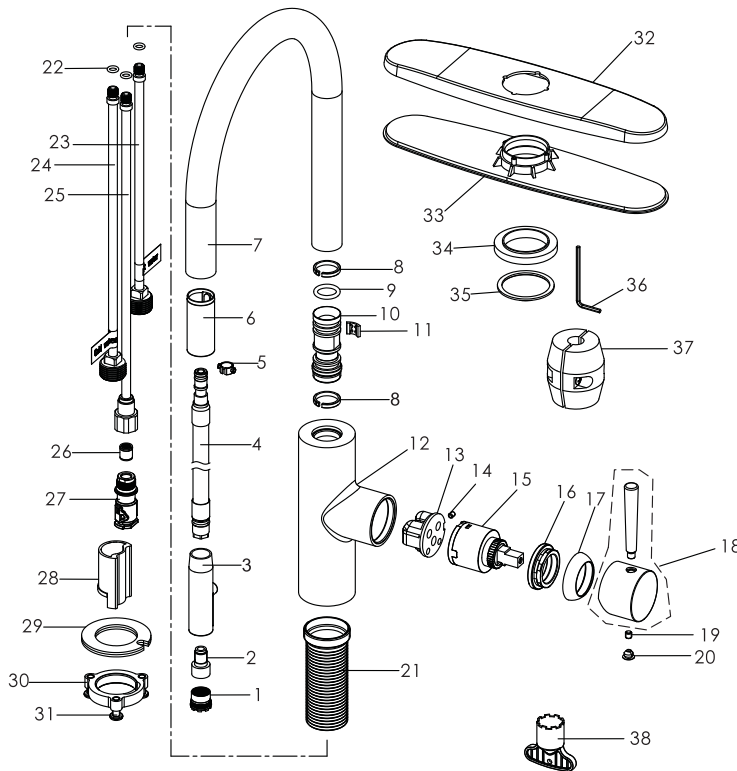

Casmir - Single Handle High Arc Pull-down Kitchen Faucet

- * Includes Zinc Deck Plate for 1 or 3 Hole Installation
- * 9-3/16" High and 7-7/8" Long Spout, Zinc Handle, Zinc Body
- * 360° Swing Brass Spout
- * Copper Waterway Construction with 1/2" -14 NPSM Connection
- * Matching Plastic Single Function Pull-Down Spray Head
- * Premium Grade Ceramic Cartridge (Type G)
- * Flow Rate: 1.8GPM @ 60PSI
- * 100% Pressure System Tested
- * Lifetime Limited Warranty; 5 year warranty from date of purchase for Commercial users.

Project / Job Name	
Architect / Engineer	
Contractor	
Model	
Quantity	

Model No. :

192-6483 (CH)

192-6484 (BN Spotless PVD)

192-7168 (MG)

192-7169 (MB)
(Shown Model)

- Product Compliance:**
- ASME A112.18.1 / CSA B125.1
 - NSF 61 - Section 9
 - NSF 372 (Low Lead Content)
 - ANSI A117.1 (ADA)

Casmir - Single Handle High Arc Pull-down Kitchen Faucet

Model No. :

192-6483 (Polished Chrome)

192-6484 (Brushed Nickel **Spotless PVD**)

192-7168 (Matte Gold)

192-7169 (Matte Black)

No.	Part Name	Material
1	Aerator	Plastic
2	Connector	Brass
3	Spray Head	Plastic
4	Pull-out Hose	Nylon
5	Ring	Plastic
6	Sleeve	Plastic
7	Spout	Brass
8	Ring	Plastic
9	O-ring	Rubber
10	Connector	Brass
11	Retainer	Plastic
12	Body	Zinc
13	Cartridge Base	Brass
14	Screw	Stainless Steel
15	Cartridge	Ceramic
16	Cartridge Locknut	Brass
17	Trim Cap	Brass
18	Handle	Zinc
19	Set Screw	Stainless Steel
20	Index	Plastic
21	Shank	Stainless Steel
22	O-ring	Rubber
23	Copper Tube (Hot)	Copper
24	Copper Tube (Cold)	Copper
25	Outlet Tube	Brass
26	Stop Valve	Plastic
27	Quick Connect Assembly	Plastic
28	Protective Sleeve	Plastic
29	Gasket Assembly	Stainless Steel+Rubber
30	Lock Nut	Zinc
31	Screw	Stainless Steel
32	Deck Plate	Zinc
33	Gasket	Plastic
34	Base	Zinc
35	O-ring	Rubber
36	Allen Wrench	Steel
37	Weight	Steel+Plastic
38	Aerator Wrench	Plastic