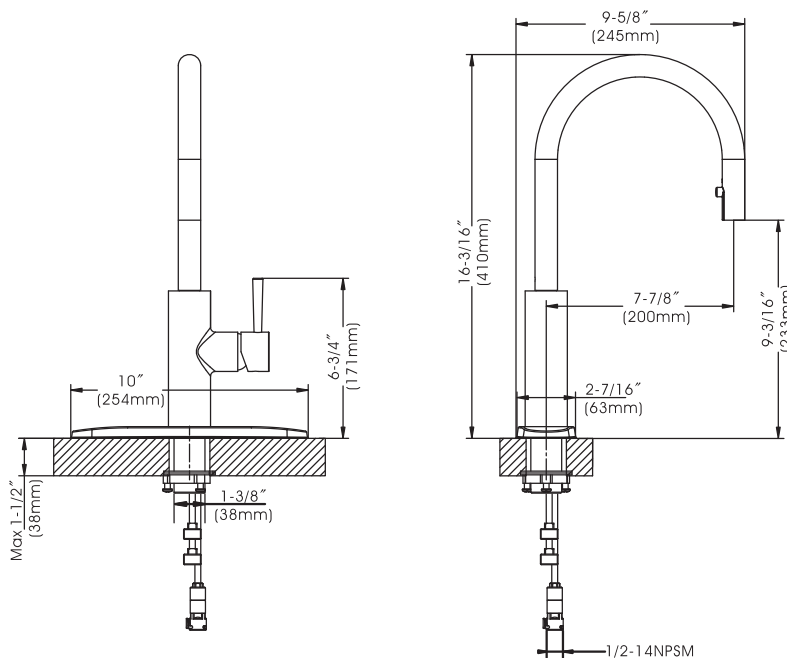

Casmir - Single Handle High Arc Pull-down Kitchen Faucet

- * Includes Zinc Deck Plate for 1 or 3 Hole Installation
- * 9-3/16" High and 7-7/8" Long Spout, Zinc Handle, Zinc Body
- * 360° Swing Brass Spout
- * Copper Waterway Construction with 1/2" -14 NPSM Connection
- * Matching Plastic Single Function Pull-Down Spray Head
- * Premium Grade Ceramic Cartridge (Type G)
- * Flow Rate: 1.8GPM @ 60PSI
- * 100% Pressure System Tested
- * Lifetime Limited Warranty; 5 year warranty from date of purchase for Commercial users.

Project / Job Name	
Architect / Engineer	
Contractor	
Model	
Quantity	

Model No. :

192-6483 (CH)

192-6484 (BN Spotless PVD)

192-7168 (MG)

192-7169 (MB)
(Shown Model)

- Product Compliance:**
- ASME A112.18.1 / CSA B125.1
 - NSF 61 - Section 9
 - NSF 372 (Low Lead Content)
 - ANSI A117.1 (ADA)

Casmir - Single Handle High Arc Pull-down Kitchen Faucet

Model No. :

192-6483 (Polished Chrome)

192-6484 (Brushed Nickel **Spotless PVD**)

192-7168 (Matte Gold)

192-7169 (Matte Black)

No.	Part Name	Material
1	Aerator	Plastic
2	Connector	Brass
3	Spray Head	Plastic
4	Pull-out Hose	Nylon
5	Ring	Plastic
6	Sleeve	Plastic
7	Spout	Brass
8	Ring	Plastic
9	O-ring	Rubber
10	Connector	Brass
11	Retainer	Plastic
12	Body	Zinc
13	Cartridge Base	Brass
14	Screw	Stainless Steel
15	Cartridge	Ceramic
16	Cartridge Locknut	Brass
17	Trim Cap	Brass
18	Handle	Zinc
19	Set Screw	Stainless Steel
20	Index	Plastic
21	Shank	Stainless Steel
22	O-ring	Rubber
23	Copper Tube (Hot)	Copper
24	Copper Tube (Cold)	Copper
25	Outlet Tube	Brass
26	Stop Valve	Plastic
27	Quick Connect Assembly	Plastic
28	Protective Sleeve	Plastic
29	Gasket Assembly	Stainless Steel+Rubber
30	Lock Nut	Zinc
31	Screw	Stainless Steel
32	Deck Plate	Zinc
33	Gasket	Plastic
34	Base	Zinc
35	O-ring	Rubber
36	Allen Wrench	Steel
37	Weight	Steel+Plastic
38	Aerator Wrench	Plastic