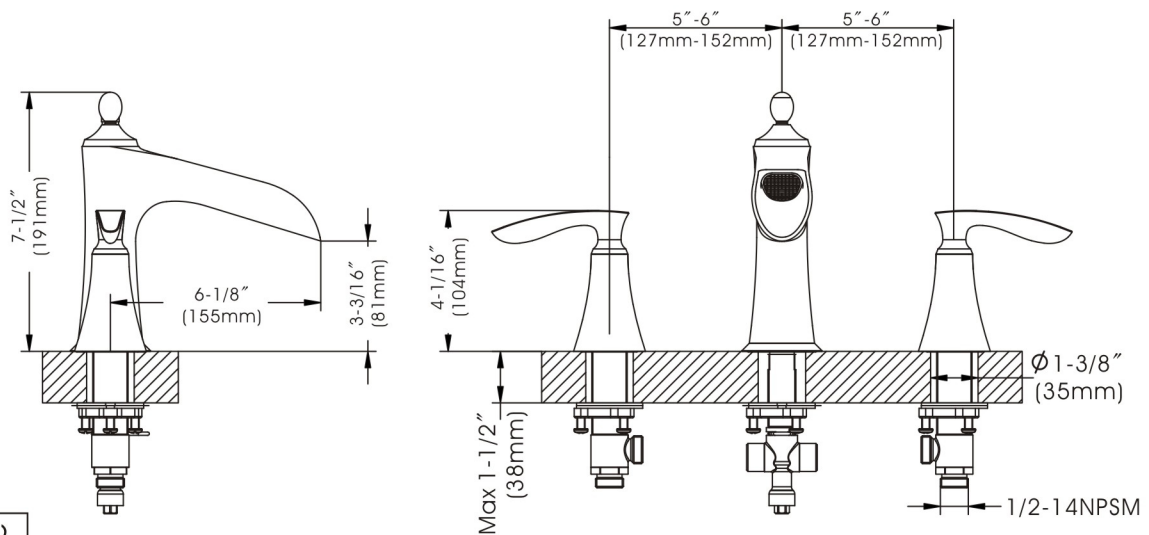

# Aegean- Roman Tub Faucet

- \* 3-3/16" High and 6-1/8" Long Spout, Zinc Handle, Brass Body
- \* Solid Brass Waterway Construction with 1/2" -14 NPSM Connection
- \* 1/4 Turn Premium Grade High Flow Rate Ceramic Cartridges (Type J)
- \* Flow Rate: 4.0GPM@20PSI
- \* 100% Pressure System Tested
- \* Lifetime Limited Warranty; 5 year warranty from date of purchase for Commercial users.

Project / Job Name	
Architect / Engineer	
Contractor	
Model	
Quantity	

**Model No. :**

192-6440 (CH)

192-6441 (BN *Spotless PVD*)

192-6442 (ORB)  
 (Shown Model)

**Product Compliance:**  
 • ASME A112.18.1 / CSA B125.1  
 • ANSI A117.1 (ADA)