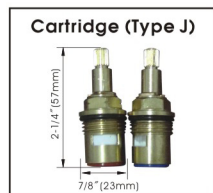

# Aegean- Roman Tub Faucet

- \* 3-3/16" High and 6-1/8" Long Spout, Zinc Handle, Brass Body
- \* Solid Brass Waterway Construction with 1/2" -14 NPSM Connection
- \* 1/4 Turn Premium Grade High Flow Rate Ceramic Cartridges (Type J)
- \* Flow Rate: 4.0GPM@20PSI
- \* 100% Pressure System Tested
- \* Lifetime Limited Warranty; 5 year warranty from date of purchase for Commercial users.

Project / Job Name	
Architect / Engineer	
Contractor	
Model	
Quantity	

**Model No. :**

192-6440 (CH)

192-6441 (BN *Spotless PVD*)

192-6442 (ORB)  
 (Shown Model)

**Product Compliance:**  
 • ASME A112.18.1 / CSA B125.1  
 • ANSI A117.1 (ADA)