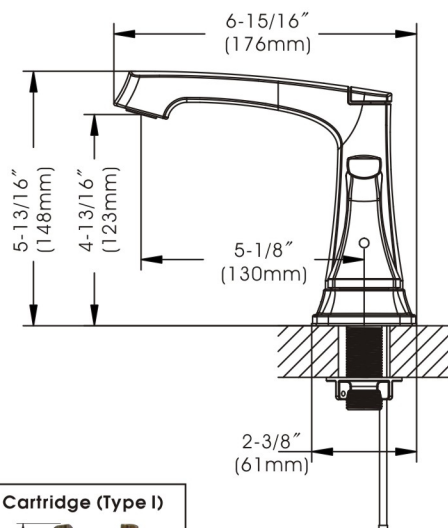

Cardania - Two Handle Bathroom Faucet

- * 4" Center-set, 3 Hole Installation
- * Brass Pop-up Drain Assembly Included
- * 4-13/16" High and 5-1/8" Long Spout, Zinc Handle, Zinc Deck Plate
- * Brass Waterway Construction with 1/2" -14 NPSM Connection
- * 1/4 Turn Premium Grade Ceramic Cartridges (Type I)
- * Flow Rate: 1.2GPM
- * 100% Pressure System Tested
- * Lifetime Limited Warranty; 5 year warranty from date of purchase for Commercial users.

Project / Job Name	
Architect / Engineer	
Contractor	
Model	
Quantity	

Model No. :

192-6401 (CH)
 (Shown Model)

192-6402 (BN *Spotless PVD*)

192-6403 (ORB)

- Product Compliance:**
- ASME A112.18.1 / CSA B125.1
 - NSF 61 - Section 9
 - NSF 372 (Low Lead Content)
 - ANSI A117.1 (ADA)
 - EPA - Water Sense