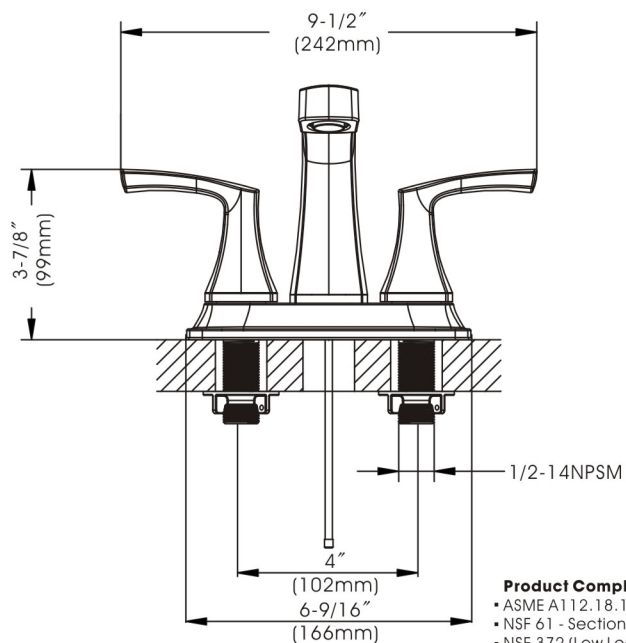

Cardania - Two Handle Bathroom Faucet

- * 4" Center-set, 3 Hole Installation
- * Brass Pop-up Drain Assembly Included
- * 4-13/16" High and 5-1/8" Long Spout, Zinc Handle, Zinc Deck Plate
- * Brass Waterway Construction with 1/2" -14 NPSM Connection
- * 1/4 Turn Premium Grade Ceramic Cartridges (Type I)
- * Flow Rate: 1.2GPM
- * 100% Pressure System Tested
- * Lifetime Limited Warranty; 5 year warranty from date of purchase for Commercial users.

Project / Job Name	
Architect / Engineer	
Contractor	
Model	
Quantity	

Model No. :

192-6401 (CH)
 (Shown Model)

192-6402 (BN *Spotless PVD*)

192-6403 (ORB)

- Product Compliance:**
- ASME A112.18.1 / CSA B125.1
 - NSF 61 - Section 9
 - NSF 372 (Low Lead Content)
 - ANSI A117.1 (ADA)
 - EPA - Water Sense